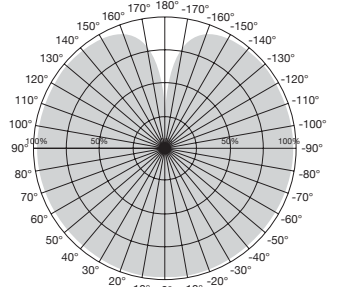

LED A19 COLORS

Features:

- Direct replacement for 60 Watt incandescent lamps, uses only 8 Watts
- Indoor residential and commercial lighting
- Party bulbs
- Display lighting
- Accent lighting
- Ceramic-lined glass envelopes
- 360° Beam angle
- Damp location
- Approved for totally enclosed fixtures ^
- Long life-15,000 hours
- 3 Year warranty

S14990
Blacklight

Colors for a reason

- Blue—in support of law enforcement/Autism awareness
- Green—in support of veterans
- Yellow—bug lights
- Pink—Breast cancer awareness

Beam Angle: 360°

Item	Description	W	V	Bulb Shape	Base	Finish	MOL (in.)	MOD (in.)	Life (hrs.)	UPC	Pack
S14984	8A19/RED/LED/E26/120V	8	120	A19	E26	CER RED	4.13	2.38	15K	045923149849	24/6
S14985	8A19/BLUE/LED/E26/120V	8	120	A19	E26	CER BLUE	4.13	2.38	15K	045923149856	24/6
S14986	8A19/GREEN/LED/E26/120V	8	120	A19	E26	CER GRN	4.13	2.38	15K	045923149863	24/6
S14987	8A19/YELLOW/E26/120V	8	120	A19	E26	CER YLW	4.13	2.38	15K	045923149870	24/6
S14988	8A19/ORANGE/LED/E26/120V	8	120	A19	E26	CER ORNG	4.13	2.38	15K	045923149887	24/6
S14989	8A19/PINK/LED/E26/120V	8	120	A19	E26	CER PINK	4.13	2.38	15K	045923149894	24/6
S14990	8A19/BL/LED/E26/120V	8	120	A19	E26	BLACK	4.13	2.38	15K	045923149900	24/6