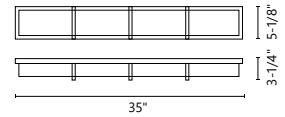

701314-LED