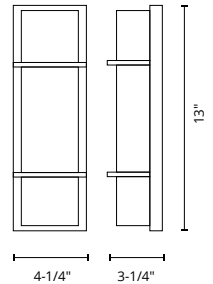

WALL / VANITY.

WS2413

WATFORD - 701314-LED / 701313-LED / WS2413

FINISH BK - Black (701314-LED & 701313-LED only) | CH - Chrome

Rectangular frosted glass diffuser
Orthogonal formed steel details and backplate
Matte painted or plated finish
Up and down wall light

	701314-LED	701313-LED	WS2413
WATTAGE:	41W	31W	16W
VOLTAGE:	120V	120	120V
DELIVERED LUMENS:	2094	1604	875

COLOR TEMP	3000K
CRI (RA)	>90
DIMMING	100%-10%
TYPE OF DIMMER	ELV (<i>not included</i>)
RATED LIFE	50,000 HOURS

Custom options available