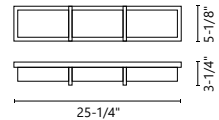

701313-LED

WATFORD - 701314-LED / 701313-LED / WS2413

FINISH BK - Black (701314-LED & 701313-LED only) | CH - Chrome

Rectangular frosted glass diffuser
Orthogonal formed steel details and backplate
Matte painted or plated finish
Up and down wall light

	701314-LED	701313-LED	WS2413
WATTAGE:	41W	31W	16W
VOLTAGE:	120V	120	120V
DELIVERED LUMENS:	2094	1604	875

COLOR TEMP	3000K
CRI (RA)	>90
DIMMING	100%-10%
TYPE OF DIMMER	ELV (<i>not included</i>)
RATED LIFE	50,000 HOURS

Custom options available