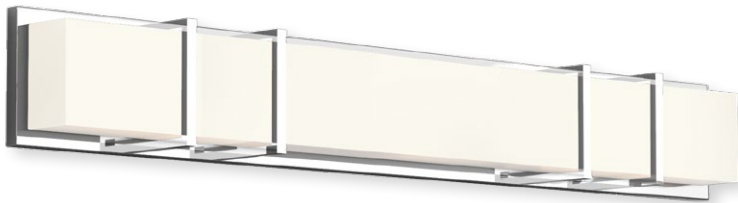

WALL / VANITY.

VL61650-CH

VL61638-CH

VL61626-CH

VL61620-CH

VL61620

VL61626

VL61638

VL61650

ALBERNI - VL61650 / VL61638 / VL61626 / VL61620

FINISH CH - Chrome

Electroplated orthogonal steel structure and details

Rectangular opal acrylic diffuser

Wall light

Mounting options: horizontally or vertically