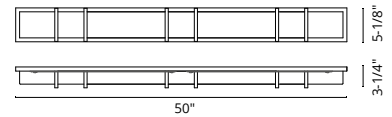

VL61650

ALBERNI - VL61650 / VL61638 / VL61626 / VL61620

FINISH CH - Chrome

Electroplated orthogonal steel structure and details

Rectangular opal acrylic diffuser

Wall light

Mounting options: horizontally or vertically