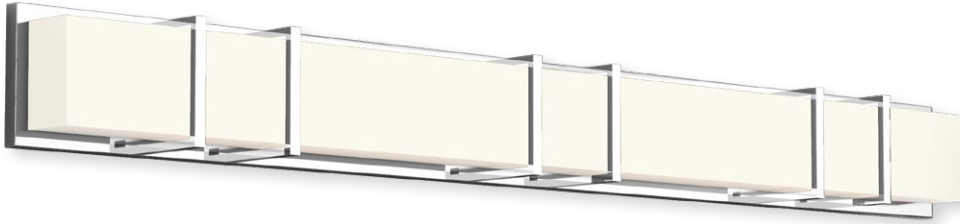

WALL / VANITY.

VL61650-CH

VL61638-CH

VL61626-CH

VL61620-CH

VL61620

VL61626

VL61638

VL61650

ALBERNI - VL61650 / VL61638 / VL61626 / VL61620

FINISH CH - Chrome

Electroplated orthogonal steel structure and details

Rectangular opal acrylic diffuser

Wall light

Mounting options: horizontally or vertically