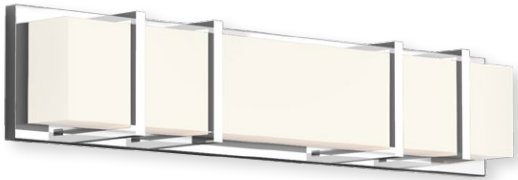

WALL / VANITY.

VL61650-CH

VL61638-CH

VL61626-CH

VL61620-CH

VL61620

VL61626

VL61638

VL61650

ALBERNI - VL61650 / VL61638 / VL61626 / VL61620

FINISH CH - Chrome

Electroplated orthogonal steel structure and details

Rectangular opal acrylic diffuser

Wall light

Mounting options: horizontally or vertically