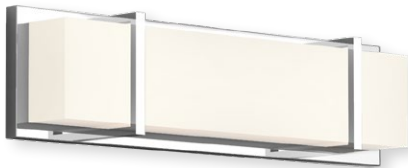

WALL / VANITY.

VL61650-CH

VL61638-CH

VL61626-CH

VL61620-CH

VL61620

VL61626

VL61638

VL61650

ALBERNI - VL61650 / VL61638 / VL61626 / VL61620

FINISH CH - Chrome

Electroplated orthogonal steel structure and details

Rectangular opal acrylic diffuser

Wall light

Mounting options: horizontally or vertically