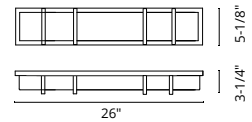

WALL / VANITY.

VL61626

ALBERNI - VL61650 / VL61638 / VL61626 / VL61620

FINISH CH - Chrome

Electroplated orthogonal steel structure and details

Rectangular opal acrylic diffuser

Wall light

Mounting options: horizontally or vertically

	VL61650	VL61638	VL61626	VL61620
WATTAGE:	62W	45W	31W	22W
VOLTAGE:	120V	120V	120V	120V
DELIVERED LUMENS:	3210*	2477*	1541*	1104*

COLOR TEMP	3000K
CRI (RA)	>90
DIMMING	100%-10%
TYPE OF DIMMER	ELV (not included)
RATED LIFE	50,000 HOURS

Custom options available