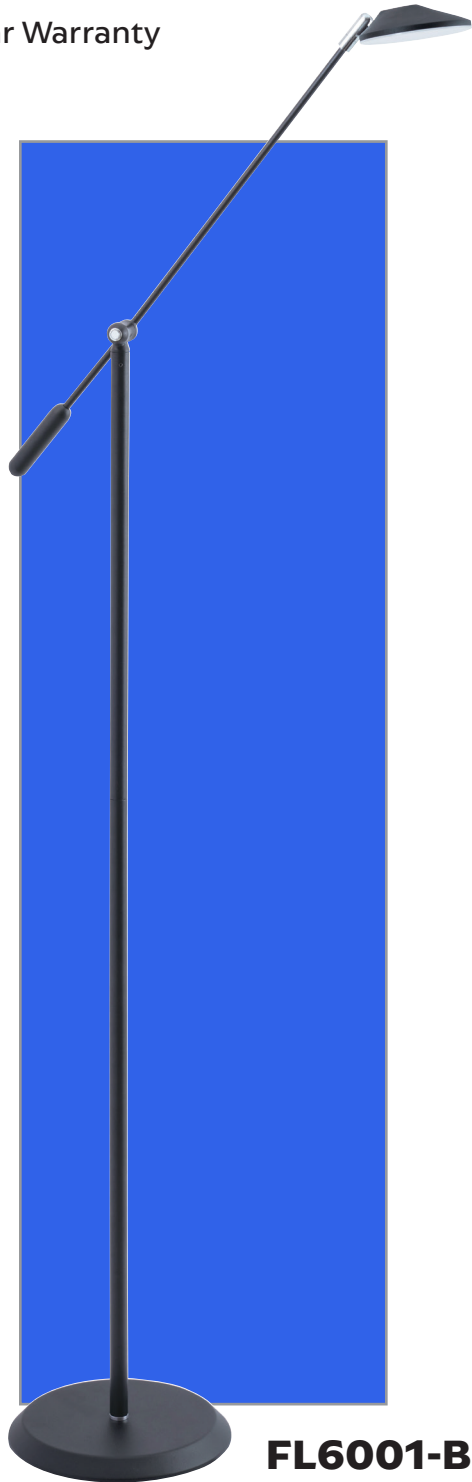

# SIRINO

LED

Matching LED Floor and Desk Lamps in Satin Nickel and Black & Chrome finishes

Push-Button Dimmer with Memory

Color temperature: 3000K

CRI: 80+

5 Year Warranty

**FL6001-BLK/CH**  
Black & Chrome

**FL6001-SN**  
Satin Nickel

## Floor Lamp

9W, 680 lm (Del'd)

Stem Ht: 44"

Total Arm length: 26"

Base Dia.: 9"

Click here to view  
Product Video

**PTL6001-BLK/CH**  
Black & Chrome

**PTL6001-SN**  
Satin Nickel

**Desk Lamp**

9W, 680 lm (Del'd)  
Stem Ht: 9"  
Total Arm length: 26"  
Base Dia.: 6.5"