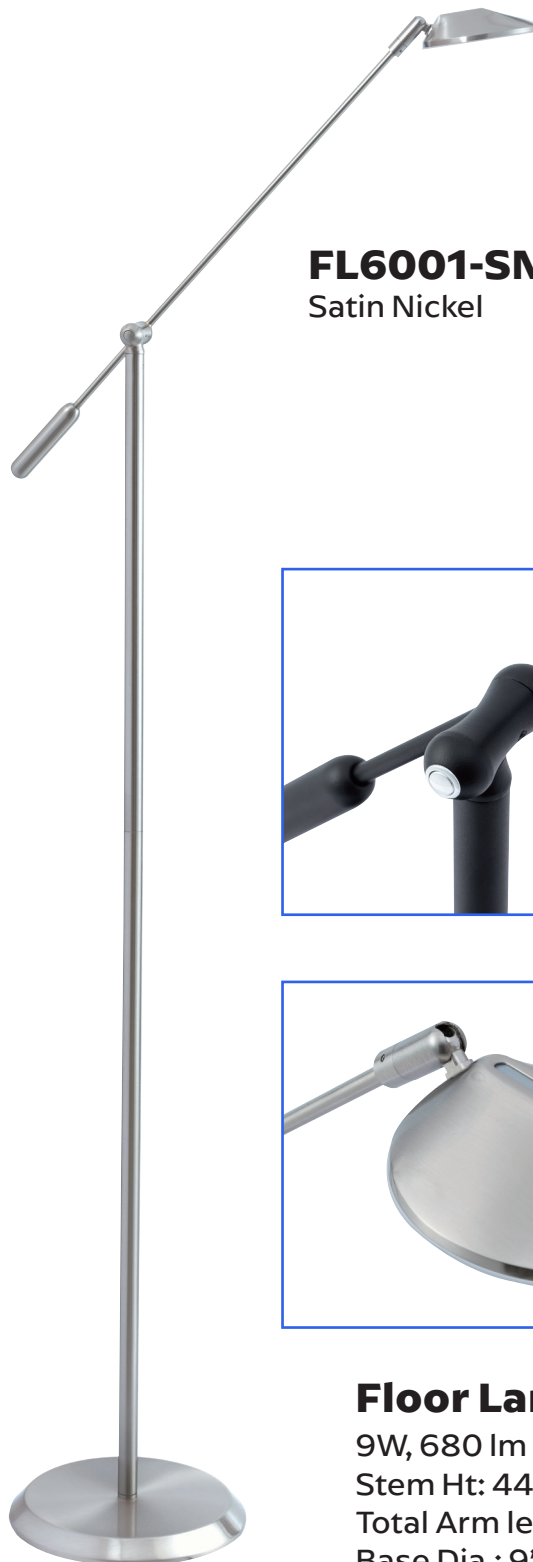

# SIRINO

LED

Matching LED Floor and Desk Lamps in Satin Nickel and Black & Chrome finishes

Push-Button Dimmer with Memory

Color temperature: 3000K

CRI: 80+

5 Year Warranty

**FL6001-BLK/CH**  
Black & Chrome

**FL6001-SN**  
Satin Nickel

## Floor Lamp

9W, 680 lm (Del'd)

Stem Ht: 44"

Total Arm length: 26"

Base Dia.: 9"

Click here to view  
Product Video

**PTL6001-BLK/CH**  
Black & Chrome

**PTL6001-SN**  
Satin Nickel

**Desk Lamp**

9W, 680 lm (Del'd)  
Stem Ht: 9"  
Total Arm length: 26"  
Base Dia.: 6.5"