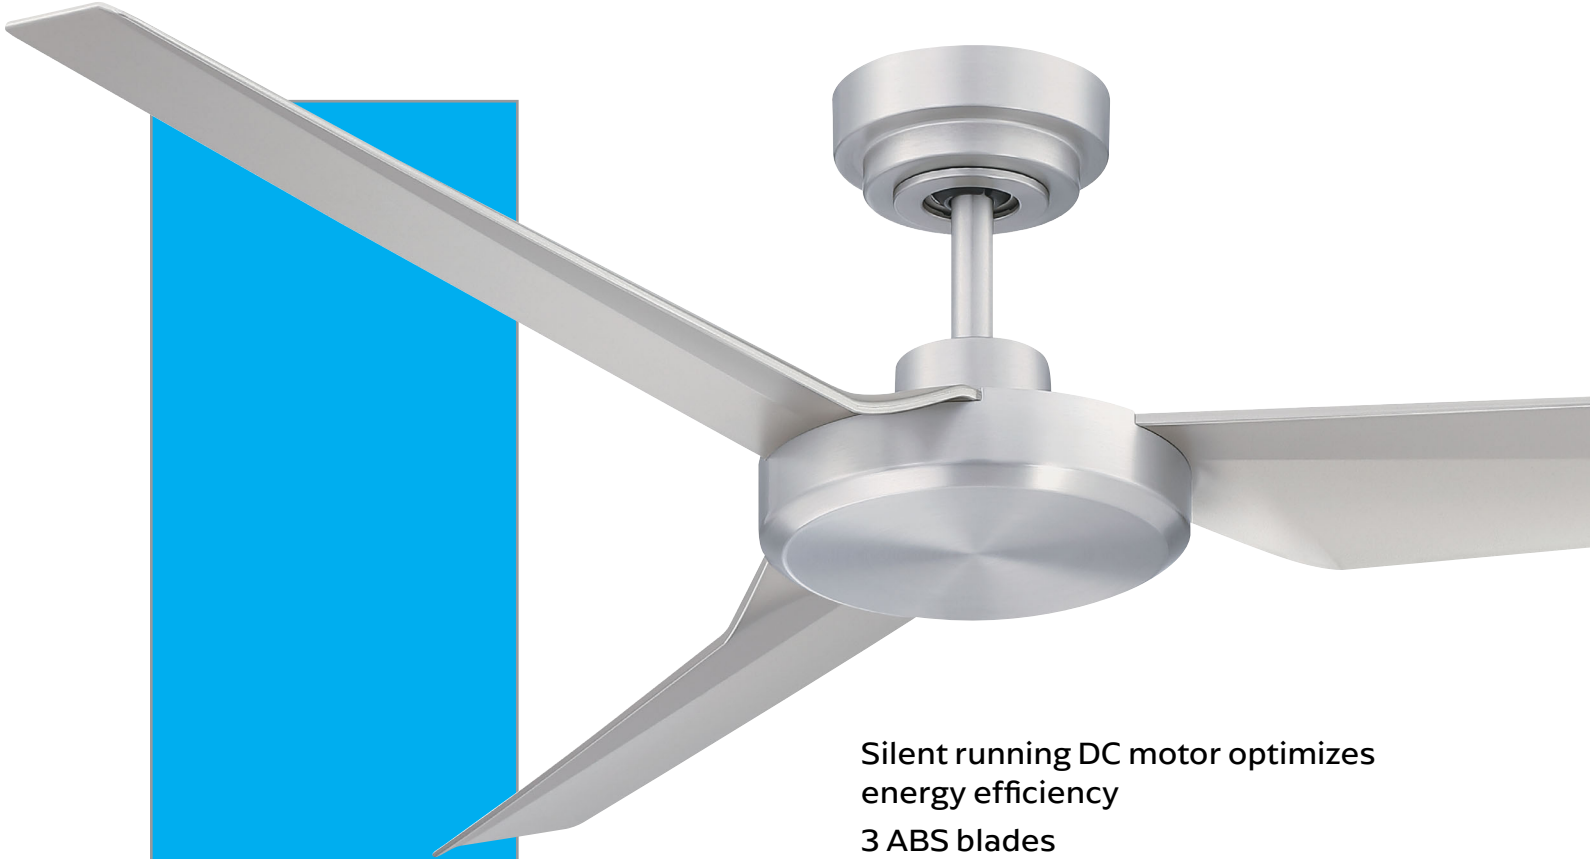

LEARIC

52
INCH

AC30252-SN

Satin Nickel with matching blades

Recent Additions

Silent running DC motor optimizes energy efficiency

3 ABS blades

6-speed hand-held remote control included with reverse and 2/4/8 hour timer feature

(Not Light Kit adaptable)

AC30252-BLK

Matte Black with matching blades

Included