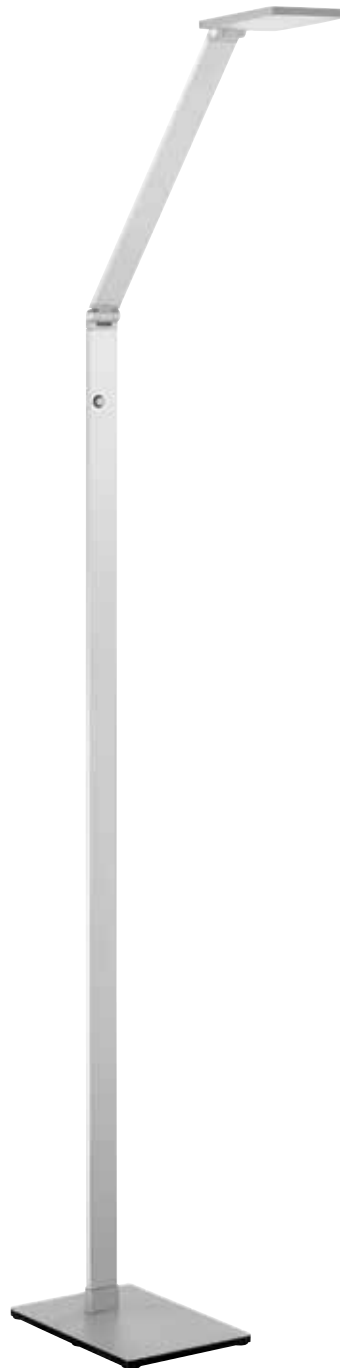


RECO

LED

Features:

LED Floor Lamps in an Russet Bronze, Aluminum or Black Anodized finish

3 level touch dimmer

5 year warranty

FL8449-RB

Russet Bronze

FL8449-AL

Aluminum

FL8449-BLK

Black

Specifications:

10W, 750 lm

Color Temp: 3000K, CRI: 80+

Ht: 49"

Base dimensions: 6.7" x 9.5"

Matching Desk Lamps:

PTL8420 - page 214