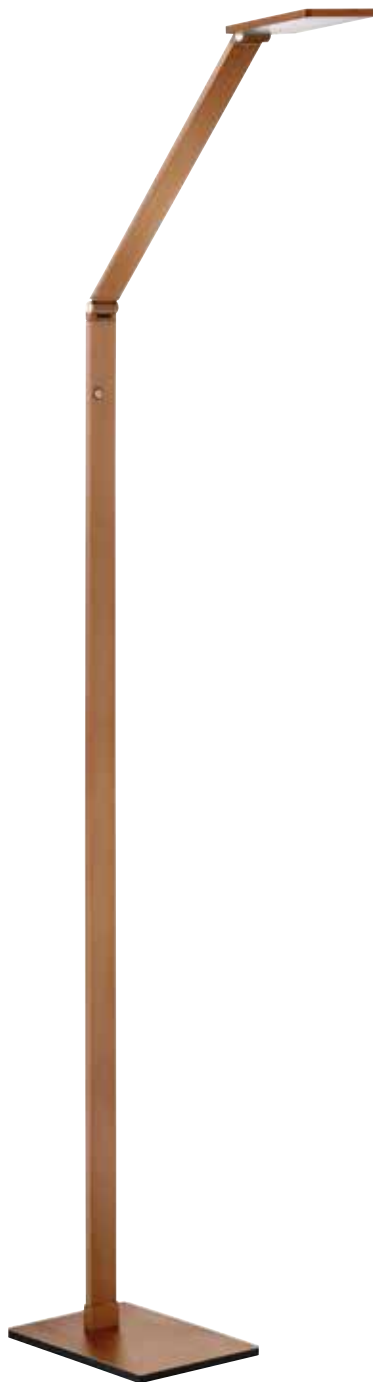


RECO

LED

Features:

LED Floor Lamps in an Russet Bronze, Aluminum or Black Anodized finish

3 level touch dimmer

5 year warranty

FL8449-RB

Russet Bronze

FL8449-AL

Aluminum

FL8449-BLK

Black

Specifications:

10W, 750 lm

Color Temp: 3000K, CRI: 80+

Ht: 49"

Base dimensions: 6.7" x 9.5"

Matching Desk Lamps:

PTL8420 - page 214