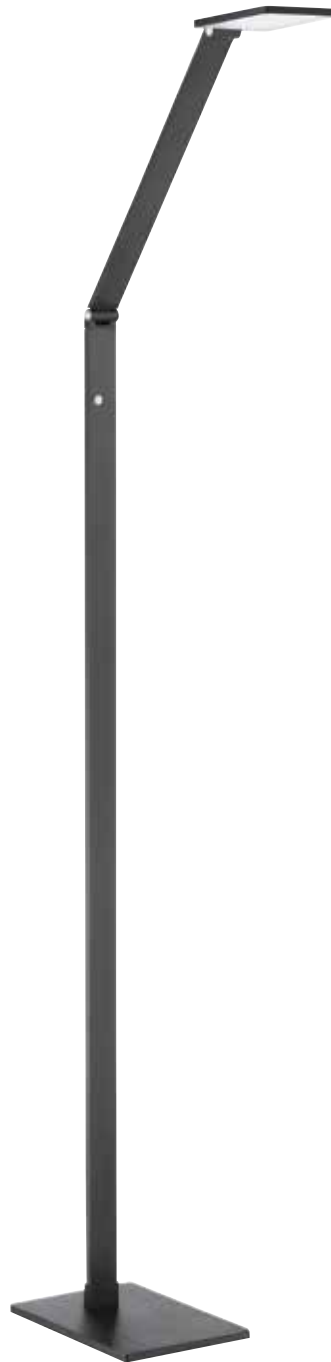


RECO

LED

Features:

LED Floor Lamps in an Russet Bronze, Aluminum or Black Anodized finish

3 level touch dimmer

5 year warranty

FL8449-RB

Russet Bronze

FL8449-AL

Aluminum

FL8449-BLK

Black

Specifications:

10W, 750 lm

Color Temp: 3000K, CRI: 80+

Ht: 49"

Base dimensions: 6.7" x 9.5"

Matching Desk Lamps:

PTL8420 - page 214