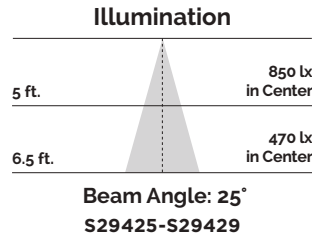

PAR30/LN

ITEM #	DESCRIPTION	W	VOLTS	CRI	CCT	COLOR TEMP	LM	BM	M.O.L (IN.)	LIFE/HRS.	UPC	PACK/MSTR.
PAR30 Short Neck 12.5W LED - 75W Replacement												
S29410*	12.5PAR30/SN/LED/25°/927/120V	12.5	120V	90	2700K	Warm White	1000	25°	3¹/₁₆	25K	045923294105	6/12
S29411*	12.5PAR30/SN/LED/25°/930/120V	12.5	120V	90	3000K	Soft White	1000	25°	3¹/₁₆	25K	045923294112	6/12
S29412*	12.5PAR30/SN/LED/25°/935/120V	12.5	120V	90	3500K	Neutral White	1000	25°	3¹/₁₆	25K	045923294129	6/12
S29413*	12.5PAR30/SN/LED/25°/940/120V	12.5	120V	90	4000K	Cool White	1000	25°	3¹/₁₆	25K	045923294136	6/12
S29414	12.5PAR30/SN/LED/25°/950/120V	12.5	120V	90	5000K	Natural Light	1000	25°	3¹/₁₆	25K	045923294143	6/12
S29415*	12.5PAR30/SN/LED/40°/927/120V	12.5	120V	90	2700K	Warm White	1000	40°	3¹/₁₆	25K	045923294150	6/12
S29416*	12.5PAR30/SN/LED/40°/930/120V	12.5	120V	90	3000K	Soft White	1000	40°	3¹/₁₆	25K	045923294167	6/12
S29417*	12.5PAR30/SN/LED/40°/935/120V	12.5	120V	90	3500K	Neutral White	1000	40°	3¹/₁₆	25K	045923294174	6/12
S29418*	12.5PAR30/SN/LED/40°/940/120V	12.5	120V	90	4000K	Cool White	1000	40°	3¹/₁₆	25K	045923294181	6/12
S29419	12.5PAR30/SN/LED/40°/950/120V	12.5	120V	90	5000K	Natural Light	1000	40°	3¹/₁₆	25K	045923294198	6/12
S29420*	12.5PAR30/SN/LED/60°/927/120V	12.5	120V	90	2700K	Warm White	1000	60°	3¹/₁₆	25K	045923294204	6/12
S29421*	12.5PAR30/SN/LED/60°/930/120V	12.5	120V	90	3000K	Soft White	1000	60°	3¹/₁₆	25K	045923294211	6/12
S29422*	12.5PAR30/SN/LED/60°/935/120V	12.5	120V	90	3500K	Neutral White	1000	60°	3¹/₁₆	25K	045923294228	6/12
S29423*	12.5PAR30/SN/LED/60°/940/120V	12.5	120V	90	4000K	Cool White	1000	60°	3¹/₁₆	25K	045923294235	6/12
S29424	12.5PAR30/SN/LED/60°/950/120V	12.5	120V	90	5000K	Natural Light	1000	60°	3¹/₁₆	25K	045923294242	6/12
PAR30 Long Neck 12.5W LED - 75W Replacement												
S29425*	12.5PAR30/LN/LED/25°/927/120V	12.5	120V	90	2700K	Warm White	1000	25°	4¹/₁₆	25K	045923294259	6/12
S29426*	12.5PAR30/LN/LED/25°/930/120V	12.5	120V	90	3000K	Soft White	1000	25°	4¹/₁₆	25K	045923294266	6/12
S29427*	12.5PAR30/LN/LED/25°/935/120V	12.5	120V	90	3500K	Neutral White	1000	25°	4¹/₁₆	25K	045923294273	6/12
S29428*	12.5PAR30/LN/LED/25°/940/120V	12.5	120V	90	4000K	Cool White	1000	25°	4¹/₁₆	25K	045923294280	6/12
S29429	12.5PAR30/LN/LED/25°/950/120V	12.5	120V	90	5000K	Natural Light	1000	25°	4¹/₁₆	25K	045923294297	6/12
S29430*	12.5PAR30/LN/LED/40°/927/120V	12.5	120V	90	2700K	Warm White	1000	40°	4¹/₁₆	25K	045923294303	6/12
S29431*	12.5PAR30/LN/LED/40°/930/120V	12.5	120V	90	3000K	Soft White	1000	40°	4¹/₁₆	25K	045923294310	6/12
S29432*	12.5PAR30/LN/LED/40°/935/120V	12.5	120V	90	3500K	Neutral White	1000	40°	4¹/₁₆	25K	045923294327	6/12
S29433*	12.5PAR30/LN/LED/40°/940/120V	12.5	120V	90	4000K	Cool White	1000	40°	4¹/₁₆	25K	045923294334	6/12
S29434	12.5PAR30/LN/LED/40°/950/120V	12.5	120V	90	5000K	Natural Light	1000	40°	4¹/₁₆	25K	045923294341	6/12
S29435*	12.5PAR30/LN/LED/60°/927/120V	12.5	120V	90	2700K	Warm White	1000	60°	4¹/₁₆	25K	045923294358	6/12
S29436*	12.5PAR30/LN/LED/60°/930/120V	12.5	120V	90	3000K	Soft White	1000	60°	4¹/₁₆	25K	045923294365	6/12
S29437*	12.5PAR30/LN/LED/60°/935/120V	12.5	120V	90	3500K	Neutral White	1000	60°	4¹/₁₆	25K	045923294372	6/12
S29438*	12.5PAR30/LN/LED/60°/940/120V	12.5	120V	90	4000K	Cool White	1000	60°	4¹/₁₆	25K	045923294389	6/12
S29439	12.5PAR30/LN/LED/60°/950/120V	12.5	120V	90	5000K	Natural Light	1000	60°	4¹/₁₆	25K	045923294396	6/12