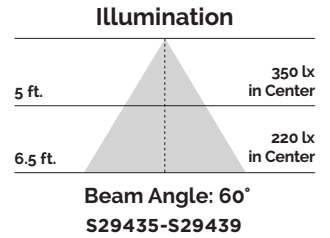

PAR30/LN

ITEM #	DESCRIPTION	W	VOLTS	CRI	CCT	COLOR TEMP	LM	BM	M.O.L (IN.)	LIFE/HRS.	UPC	PACK/MSTR.
PAR30 Short Neck 12.5W LED - 75W Replacement												
S29410*	12.5PAR30/SN/LED/25°/927/120V	12.5	120V	90	2700K	Warm White	1000	25°	3¹/₁₆	25K	045923294105	6/12
S29411*	12.5PAR30/SN/LED/25°/930/120V	12.5	120V	90	3000K	Soft White	1000	25°	3¹/₁₆	25K	045923294112	6/12
S29412*	12.5PAR30/SN/LED/25°/935/120V	12.5	120V	90	3500K	Neutral White	1000	25°	3¹/₁₆	25K	045923294129	6/12
S29413*	12.5PAR30/SN/LED/25°/940/120V	12.5	120V	90	4000K	Cool White	1000	25°	3¹/₁₆	25K	045923294136	6/12
S29414	12.5PAR30/SN/LED/25°/950/120V	12.5	120V	90	5000K	Natural Light	1000	25°	3¹/₁₆	25K	045923294143	6/12
S29415*	12.5PAR30/SN/LED/40°/927/120V	12.5	120V	90	2700K	Warm White	1000	40°	3¹/₁₆	25K	045923294150	6/12
S29416*	12.5PAR30/SN/LED/40°/930/120V	12.5	120V	90	3000K	Soft White	1000	40°	3¹/₁₆	25K	045923294167	6/12
S29417*	12.5PAR30/SN/LED/40°/935/120V	12.5	120V	90	3500K	Neutral White	1000	40°	3¹/₁₆	25K	045923294174	6/12
S29418*	12.5PAR30/SN/LED/40°/940/120V	12.5	120V	90	4000K	Cool White	1000	40°	3¹/₁₆	25K	045923294181	6/12
S29419	12.5PAR30/SN/LED/40°/950/120V	12.5	120V	90	5000K	Natural Light	1000	40°	3¹/₁₆	25K	045923294198	6/12
S29420*	12.5PAR30/SN/LED/60°/927/120V	12.5	120V	90	2700K	Warm White	1000	60°	3¹/₁₆	25K	045923294204	6/12
S29421*	12.5PAR30/SN/LED/60°/930/120V	12.5	120V	90	3000K	Soft White	1000	60°	3¹/₁₆	25K	045923294211	6/12
S29422*	12.5PAR30/SN/LED/60°/935/120V	12.5	120V	90	3500K	Neutral White	1000	60°	3¹/₁₆	25K	045923294228	6/12
S29423*	12.5PAR30/SN/LED/60°/940/120V	12.5	120V	90	4000K	Cool White	1000	60°	3¹/₁₆	25K	045923294235	6/12
S29424	12.5PAR30/SN/LED/60°/950/120V	12.5	120V	90	5000K	Natural Light	1000	60°	3¹/₁₆	25K	045923294242	6/12
PAR30 Long Neck 12.5W LED - 75W Replacement												
S29425*	12.5PAR30/LN/LED/25°/927/120V	12.5	120V	90	2700K	Warm White	1000	25°	4¹/₁₆	25K	045923294259	6/12
S29426*	12.5PAR30/LN/LED/25°/930/120V	12.5	120V	90	3000K	Soft White	1000	25°	4¹/₁₆	25K	045923294266	6/12
S29427*	12.5PAR30/LN/LED/25°/935/120V	12.5	120V	90	3500K	Neutral White	1000	25°	4¹/₁₆	25K	045923294273	6/12
S29428*	12.5PAR30/LN/LED/25°/940/120V	12.5	120V	90	4000K	Cool White	1000	25°	4¹/₁₆	25K	045923294280	6/12
S29429	12.5PAR30/LN/LED/25°/950/120V	12.5	120V	90	5000K	Natural Light	1000	25°	4¹/₁₆	25K	045923294297	6/12
S29430*	12.5PAR30/LN/LED/40°/927/120V	12.5	120V	90	2700K	Warm White	1000	40°	4¹/₁₆	25K	045923294303	6/12
S29431*	12.5PAR30/LN/LED/40°/930/120V	12.5	120V	90	3000K	Soft White	1000	40°	4¹/₁₆	25K	045923294310	6/12
S29432*	12.5PAR30/LN/LED/40°/935/120V	12.5	120V	90	3500K	Neutral White	1000	40°	4¹/₁₆	25K	045923294327	6/12
S29433*	12.5PAR30/LN/LED/40°/940/120V	12.5	120V	90	4000K	Cool White	1000	40°	4¹/₁₆	25K	045923294334	6/12
S29434	12.5PAR30/LN/LED/40°/950/120V	12.5	120V	90	5000K	Natural Light	1000	40°	4¹/₁₆	25K	045923294341	6/12
S29435*	12.5PAR30/LN/LED/60°/927/120V	12.5	120V	90	2700K	Warm White	1000	60°	4¹/₁₆	25K	045923294358	6/12
S29436*	12.5PAR30/LN/LED/60°/930/120V	12.5	120V	90	3000K	Soft White	1000	60°	4¹/₁₆	25K	045923294365	6/12
S29437*	12.5PAR30/LN/LED/60°/935/120V	12.5	120V	90	3500K	Neutral White	1000	60°	4¹/₁₆	25K	045923294372	6/12
S29438*	12.5PAR30/LN/LED/60°/940/120V	12.5	120V	90	4000K	Cool White	1000	60°	4¹/₁₆	25K	045923294389	6/12
S29439	12.5PAR30/LN/LED/60°/950/120V	12.5	120V	90	5000K	Natural Light	1000	60°	4¹/₁₆	25K	045923294396	6/12