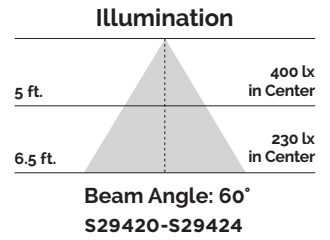

PAR30/LN

ITEM #	DESCRIPTION	W	VOLTS	CRI	CCT	COLOR TEMP	LM	BM	M.O.L (IN.)	LIFE/HRS.	UPC	PACK/MSTR.
PAR30 Short Neck 12.5W LED - 75W Replacement												
S29410*	12.5PAR30/SN/LED/25°/927/120V	12.5	120V	90	2700K	Warm White	1000	25°	3¹/₁₆	25K	045923294105	6/12
S29411*	12.5PAR30/SN/LED/25°/930/120V	12.5	120V	90	3000K	Soft White	1000	25°	3¹/₁₆	25K	045923294112	6/12
S29412*	12.5PAR30/SN/LED/25°/935/120V	12.5	120V	90	3500K	Neutral White	1000	25°	3¹/₁₆	25K	045923294129	6/12
S29413*	12.5PAR30/SN/LED/25°/940/120V	12.5	120V	90	4000K	Cool White	1000	25°	3¹/₁₆	25K	045923294136	6/12
S29414	12.5PAR30/SN/LED/25°/950/120V	12.5	120V	90	5000K	Natural Light	1000	25°	3¹/₁₆	25K	045923294143	6/12
S29415*	12.5PAR30/SN/LED/40°/927/120V	12.5	120V	90	2700K	Warm White	1000	40°	3¹/₁₆	25K	045923294150	6/12
S29416*	12.5PAR30/SN/LED/40°/930/120V	12.5	120V	90	3000K	Soft White	1000	40°	3¹/₁₆	25K	045923294167	6/12
S29417*	12.5PAR30/SN/LED/40°/935/120V	12.5	120V	90	3500K	Neutral White	1000	40°	3¹/₁₆	25K	045923294174	6/12
S29418*	12.5PAR30/SN/LED/40°/940/120V	12.5	120V	90	4000K	Cool White	1000	40°	3¹/₁₆	25K	045923294181	6/12
S29419	12.5PAR30/SN/LED/40°/950/120V	12.5	120V	90	5000K	Natural Light	1000	40°	3¹/₁₆	25K	045923294198	6/12
S29420*	12.5PAR30/SN/LED/60°/927/120V	12.5	120V	90	2700K	Warm White	1000	60°	3¹/₁₆	25K	045923294204	6/12
S29421*	12.5PAR30/SN/LED/60°/930/120V	12.5	120V	90	3000K	Soft White	1000	60°	3¹/₁₆	25K	045923294211	6/12
S29422*	12.5PAR30/SN/LED/60°/935/120V	12.5	120V	90	3500K	Neutral White	1000	60°	3¹/₁₆	25K	045923294228	6/12
S29423*	12.5PAR30/SN/LED/60°/940/120V	12.5	120V	90	4000K	Cool White	1000	60°	3¹/₁₆	25K	045923294235	6/12
S29424	12.5PAR30/SN/LED/60°/950/120V	12.5	120V	90	5000K	Natural Light	1000	60°	3¹/₁₆	25K	045923294242	6/12
PAR30 Long Neck 12.5W LED - 75W Replacement												
S29425*	12.5PAR30/LN/LED/25°/927/120V	12.5	120V	90	2700K	Warm White	1000	25°	4¹/₁₆	25K	045923294259	6/12
S29426*	12.5PAR30/LN/LED/25°/930/120V	12.5	120V	90	3000K	Soft White	1000	25°	4¹/₁₆	25K	045923294266	6/12
S29427*	12.5PAR30/LN/LED/25°/935/120V	12.5	120V	90	3500K	Neutral White	1000	25°	4¹/₁₆	25K	045923294273	6/12
S29428*	12.5PAR30/LN/LED/25°/940/120V	12.5	120V	90	4000K	Cool White	1000	25°	4¹/₁₆	25K	045923294280	6/12
S29429	12.5PAR30/LN/LED/25°/950/120V	12.5	120V	90	5000K	Natural Light	1000	25°	4¹/₁₆	25K	045923294297	6/12
S29430*	12.5PAR30/LN/LED/40°/927/120V	12.5	120V	90	2700K	Warm White	1000	40°	4¹/₁₆	25K	045923294303	6/12
S29431*	12.5PAR30/LN/LED/40°/930/120V	12.5	120V	90	3000K	Soft White	1000	40°	4¹/₁₆	25K	045923294310	6/12
S29432*	12.5PAR30/LN/LED/40°/935/120V	12.5	120V	90	3500K	Neutral White	1000	40°	4¹/₁₆	25K	045923294327	6/12
S29433*	12.5PAR30/LN/LED/40°/940/120V	12.5	120V	90	4000K	Cool White	1000	40°	4¹/₁₆	25K	045923294334	6/12
S29434	12.5PAR30/LN/LED/40°/950/120V	12.5	120V	90	5000K	Natural Light	1000	40°	4¹/₁₆	25K	045923294341	6/12
S29435*	12.5PAR30/LN/LED/60°/927/120V	12.5	120V	90	2700K	Warm White	1000	60°	4¹/₁₆	25K	045923294358	6/12
S29436*	12.5PAR30/LN/LED/60°/930/120V	12.5	120V	90	3000K	Soft White	1000	60°	4¹/₁₆	25K	045923294365	6/12
S29437*	12.5PAR30/LN/LED/60°/935/120V	12.5	120V	90	3500K	Neutral White	1000	60°	4¹/₁₆	25K	045923294372	6/12
S29438*	12.5PAR30/LN/LED/60°/940/120V	12.5	120V	90	4000K	Cool White	1000	60°	4¹/₁₆	25K	045923294389	6/12
S29439	12.5PAR30/LN/LED/60°/950/120V	12.5	120V	90	5000K	Natural Light	1000	60°	4¹/₁₆	25K	045923294396	6/12