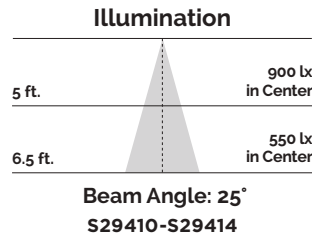

PAR30/LN

ITEM #	DESCRIPTION	W	VOLTS	CRI	CCT	COLOR TEMP	LM	BM	M.O.L (IN.)	LIFE/HRS.	UPC	PACK/MSTR.
PAR30 Short Neck 12.5W LED - 75W Replacement												
S29410*	12.5PAR30/SN/LED/25°/927/120V	12.5	120V	90	2700K	Warm White	1000	25°	3¹/₁₆	25K	045923294105	6/12
S29411*	12.5PAR30/SN/LED/25°/930/120V	12.5	120V	90	3000K	Soft White	1000	25°	3¹/₁₆	25K	045923294112	6/12
S29412*	12.5PAR30/SN/LED/25°/935/120V	12.5	120V	90	3500K	Neutral White	1000	25°	3¹/₁₆	25K	045923294129	6/12
S29413*	12.5PAR30/SN/LED/25°/940/120V	12.5	120V	90	4000K	Cool White	1000	25°	3¹/₁₆	25K	045923294136	6/12
S29414	12.5PAR30/SN/LED/25°/950/120V	12.5	120V	90	5000K	Natural Light	1000	25°	3¹/₁₆	25K	045923294143	6/12
S29415*	12.5PAR30/SN/LED/40°/927/120V	12.5	120V	90	2700K	Warm White	1000	40°	3¹/₁₆	25K	045923294150	6/12
S29416*	12.5PAR30/SN/LED/40°/930/120V	12.5	120V	90	3000K	Soft White	1000	40°	3¹/₁₆	25K	045923294167	6/12
S29417*	12.5PAR30/SN/LED/40°/935/120V	12.5	120V	90	3500K	Neutral White	1000	40°	3¹/₁₆	25K	045923294174	6/12
S29418*	12.5PAR30/SN/LED/40°/940/120V	12.5	120V	90	4000K	Cool White	1000	40°	3¹/₁₆	25K	045923294181	6/12
S29419	12.5PAR30/SN/LED/40°/950/120V	12.5	120V	90	5000K	Natural Light	1000	40°	3¹/₁₆	25K	045923294198	6/12
S29420*	12.5PAR30/SN/LED/60°/927/120V	12.5	120V	90	2700K	Warm White	1000	60°	3¹/₁₆	25K	045923294204	6/12
S29421*	12.5PAR30/SN/LED/60°/930/120V	12.5	120V	90	3000K	Soft White	1000	60°	3¹/₁₆	25K	045923294211	6/12
S29422*	12.5PAR30/SN/LED/60°/935/120V	12.5	120V	90	3500K	Neutral White	1000	60°	3¹/₁₆	25K	045923294228	6/12
S29423*	12.5PAR30/SN/LED/60°/940/120V	12.5	120V	90	4000K	Cool White	1000	60°	3¹/₁₆	25K	045923294235	6/12
S29424	12.5PAR30/SN/LED/60°/950/120V	12.5	120V	90	5000K	Natural Light	1000	60°	3¹/₁₆	25K	045923294242	6/12
PAR30 Long Neck 12.5W LED - 75W Replacement												
S29425*	12.5PAR30/LN/LED/25°/927/120V	12.5	120V	90	2700K	Warm White	1000	25°	4¹/₁₆	25K	045923294259	6/12
S29426*	12.5PAR30/LN/LED/25°/930/120V	12.5	120V	90	3000K	Soft White	1000	25°	4¹/₁₆	25K	045923294266	6/12
S29427*	12.5PAR30/LN/LED/25°/935/120V	12.5	120V	90	3500K	Neutral White	1000	25°	4¹/₁₆	25K	045923294273	6/12
S29428*	12.5PAR30/LN/LED/25°/940/120V	12.5	120V	90	4000K	Cool White	1000	25°	4¹/₁₆	25K	045923294280	6/12
S29429	12.5PAR30/LN/LED/25°/950/120V	12.5	120V	90	5000K	Natural Light	1000	25°	4¹/₁₆	25K	045923294297	6/12
S29430*	12.5PAR30/LN/LED/40°/927/120V	12.5	120V	90	2700K	Warm White	1000	40°	4¹/₁₆	25K	045923294303	6/12
S29431*	12.5PAR30/LN/LED/40°/930/120V	12.5	120V	90	3000K	Soft White	1000	40°	4¹/₁₆	25K	045923294310	6/12
S29432*	12.5PAR30/LN/LED/40°/935/120V	12.5	120V	90	3500K	Neutral White	1000	40°	4¹/₁₆	25K	045923294327	6/12
S29433*	12.5PAR30/LN/LED/40°/940/120V	12.5	120V	90	4000K	Cool White	1000	40°	4¹/₁₆	25K	045923294334	6/12
S29434	12.5PAR30/LN/LED/40°/950/120V	12.5	120V	90	5000K	Natural Light	1000	40°	4¹/₁₆	25K	045923294341	6/12
S29435*	12.5PAR30/LN/LED/60°/927/120V	12.5	120V	90	2700K	Warm White	1000	60°	4¹/₁₆	25K	045923294358	6/12
S29436*	12.5PAR30/LN/LED/60°/930/120V	12.5	120V	90	3000K	Soft White	1000	60°	4¹/₁₆	25K	045923294365	6/12
S29437*	12.5PAR30/LN/LED/60°/935/120V	12.5	120V	90	3500K	Neutral White	1000	60°	4¹/₁₆	25K	045923294372	6/12
S29438*	12.5PAR30/LN/LED/60°/940/120V	12.5	120V	90	4000K	Cool White	1000	60°	4¹/₁₆	25K	045923294389	6/12
S29439	12.5PAR30/LN/LED/60°/950/120V	12.5	120V	90	5000K	Natural Light	1000	60°	4¹/₁₆	25K	045923294396	6/12