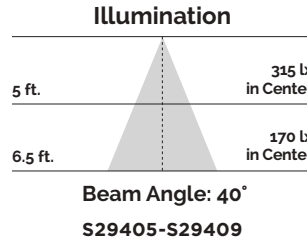

Applications

Dimensions

PAR20

ITEM #	DESCRIPTION	W	VOLTS	CRI	CCT	COLOR TEMP	LM	BM	M.O.L (IN.)	LIFE/HRS.	UPC	PACK/MSTR.
PAR20 6.5W LED - 50W Replacement												
S29400*	6.5PAR20/LED/25/927/120V	6.5	120V	90	2700K	Warm White	520	25°	3	25K	045923294006	6/24
S29401*	6.5PAR20/LED/25/930/120V	6.5	120V	90	3000K	Soft White	520	25°	3	25K	045923294013	6/24
S29402*	6.5PAR20/LED/25/935/120V	6.5	120V	90	3500K	Neutral White	520	25°	3	25K	045923294020	6/24
S29403*	6.5PAR20/LED/25/940/120V	6.5	120V	90	4000K	Cool White	520	25°	3	25K	045923294037	6/24
S29404	6.5PAR20/LED/25/950/120V	6.5	120V	90	5000K	Natural Light	520	25°	3	25K	045923294044	6/24
S29405*	6.5PAR20/LED/40/927/120V	6.5	120V	90	2700K	Warm White	520	40°	3	25K	045923294051	6/24
S29406*	6.5PAR20/LED/40/930/120V	6.5	120V	90	3000K	Soft White	520	40°	3	25K	045923294068	6/24
S29407*	6.5PAR20/LED/40/935/120V	6.5	120V	90	3500K	Neutral White	520	40°	3	25K	045923294075	6/24
S29408*	6.5PAR20/LED/40/940/120V	6.5	120V	90	4000K	Cool White	520	40°	3	25K	045923294082	6/24
S29409	6.5PAR20/LED/40/950/120V	6.5	120V	90	5000K	Natural Light	520	40°	3	25K	045923294099	6/24