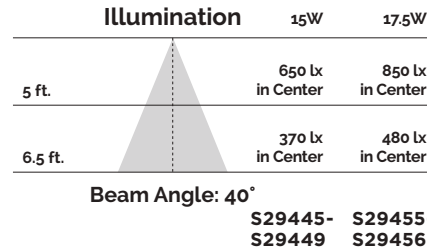

ITEM #	DESCRIPTION	W	VOLTS	CRI	CCT	COLOR TEMP	LM	BM	M.O.L (IN.)	LIFE/HRS.	UPC	PACK/MSTR.
PAR38 15W LED - 90W Replacement												
S29440*	15PAR38/LED/25/927/120V	15	120V	90	2700K	Warm White	1200	25°	5 3/16	25K	045923294402	6/12
S29441*	15PAR38/LED/25/930/120V	15	120V	90	3000K	Soft White	1200	25°	5 3/16	25K	045923294419	6/12
S29442*	15PAR38/LED/25/935/120V	15	120V	90	3500K	Neutral White	1200	25°	5 3/16	25K	045923294426	6/12
S29443*	15PAR38/LED/25/940/120V	15	120V	90	4000K	Cool White	1200	25°	5 3/16	25K	045923294433	6/12
S29444	15PAR38/LED/25/950/120V	15	120V	90	5000K	Natural Light	1200	25°	5 3/16	25K	045923294440	6/12
S29445*	15PAR38/LED/40/927/120V	15	120V	90	2700K	Warm White	1200	40°	5 3/16	25K	045923294457	6/12
S29446*	15PAR38/LED/40/930/120V	15	120V	90	3000K	Soft White	1200	40°	5 3/16	25K	045923294464	6/12
S29447*	15PAR38/LED/40/935/120V	15	120V	90	3500K	Neutral White	1200	40°	5 3/16	25K	045923294471	6/12
S29448*	15PAR38/LED/40/940/120V	15	120V	90	4000K	Cool White	1200	40°	5 3/16	25K	045923294488	6/12
S29449	15PAR38/LED/40/950/120V	15	120V	90	5000K	Natural Light	1200	40°	5 3/16	25K	045923294495	6/12
S29450*	15PAR38/LED/60/927/120V	15	120V	90	2700K	Warm White	1200	60°	5 3/16	25K	045923294501	6/12
S29451*	15PAR38/LED/60/930/120V	15	120V	90	3000K	Soft White	1200	60°	5 3/16	25K	045923294518	6/12
S29452*	15PAR38/LED/60/935/120V	15	120V	90	3500K	Neutral White	1200	60°	5 3/16	25K	045923294525	6/12
S29453*	15PAR38/LED/60/940/120V	15	120V	90	4000K	Cool White	1200	60°	5 3/16	25K	045923294532	6/12
S29454	15PAR38/LED/60/950/120V	15	120V	90	5000K	Natural Light	1200	60°	5 3/16	25K	045923294549	6/12
PAR38 15W LED 2 Pack - Non-Dimmable - 90W Replacement												
S29457	15PAR38/LED/60/930/120V/ND/2PK	15	120V	90	3000K	Soft White	1200	60°	5 3/16	25K	045923294570	2/8
PAR38 17.5W LED - 120W Replacement												
S29455*	17.5PAR38/LED/40/930/120V	17.5	120V	90	3000K	Cool White	1400	40°	5 3/16	25K	045923294556	6/12
S29456*	17.5PAR38/LED/40/940/120V	17.5	120V	90	4000K	Neutral White	1400	40°	5 3/16	25K	045923294563	6/12

SATCO DISTRIBUTION CENTERS

NEW YORK (HQ)
110 HEARTLAND BLVD
BRENTWOOD, NY 11717
T. 631-243-2022
F. 631-243-2027

TEXAS
2000 VALWOOD PKWY
FARMERS BRANCH, TX 75234
T. 972-247-2437
F. 972-247-54087

FLORIDA
900 NW 159TH DR
MIAMI, FL 33169
T. 305-624-2044
F. 305-247-5408

CALIFORNIA
31288 SAN BENITO ST
HAYWARD, CA
T. 510-487-4822
F. 510-487-8955

WASHINGTON
4710 116TH ST SW
MUKILTEO, WA 98275
T. 425-789-3300
F. 425-789-3310

PUERTO RICO
CAMPECHE STREET, 23 JULIO
N. MATOS INDUSTRIAL PARK
T. 787-757-3510
F. 787-757-3540

Products inventoried in Canada & Mexico, contact: internationalsales@satco.com / 631-243-2022 Ext. 315