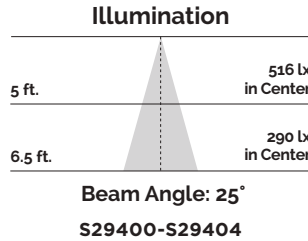

Applications

Dimensions

PAR20

ITEM #	DESCRIPTION	W	VOLTS	CRI	CCT	COLOR TEMP	LM	BM	M.O.L (IN.)	LIFE/HRS.	UPC	PACK/MSTR.
PAR20 6.5W LED - 50W Replacement												
S29400*	6.5PAR20/LED/25/927/120V	6.5	120V	90	2700K	Warm White	520	25°	3	25K	045923294006	6/24
S29401*	6.5PAR20/LED/25/930/120V	6.5	120V	90	3000K	Soft White	520	25°	3	25K	045923294013	6/24
S29402*	6.5PAR20/LED/25/935/120V	6.5	120V	90	3500K	Neutral White	520	25°	3	25K	045923294020	6/24
S29403*	6.5PAR20/LED/25/940/120V	6.5	120V	90	4000K	Cool White	520	25°	3	25K	045923294037	6/24
S29404	6.5PAR20/LED/25/950/120V	6.5	120V	90	5000K	Natural Light	520	25°	3	25K	045923294044	6/24
S29405*	6.5PAR20/LED/40/927/120V	6.5	120V	90	2700K	Warm White	520	40°	3	25K	045923294051	6/24
S29406*	6.5PAR20/LED/40/930/120V	6.5	120V	90	3000K	Soft White	520	40°	3	25K	045923294068	6/24
S29407*	6.5PAR20/LED/40/935/120V	6.5	120V	90	3500K	Neutral White	520	40°	3	25K	045923294075	6/24
S29408*	6.5PAR20/LED/40/940/120V	6.5	120V	90	4000K	Cool White	520	40°	3	25K	045923294082	6/24
S29409	6.5PAR20/LED/40/950/120V	6.5	120V	90	5000K	Natural Light	520	40°	3	25K	045923294099	6/24