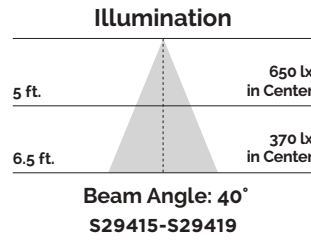

PAR30/LN

ITEM #	DESCRIPTION	W	VOLTS	CRI	CCT	COLOR TEMP	LM	BM	M.O.L (IN.)	LIFE/HRS.	UPC	PACK/MSTR.
PAR30 Short Neck 12.5W LED - 75W Replacement												
S29410*	12.5PAR30/SN/LED/25°/927/120V	12.5	120V	90	2700K	Warm White	1000	25°	3¹/₁₆	25K	045923294105	6/12
S29411*	12.5PAR30/SN/LED/25°/930/120V	12.5	120V	90	3000K	Soft White	1000	25°	3¹/₁₆	25K	045923294112	6/12
S29412*	12.5PAR30/SN/LED/25°/935/120V	12.5	120V	90	3500K	Neutral White	1000	25°	3¹/₁₆	25K	045923294129	6/12
S29413*	12.5PAR30/SN/LED/25°/940/120V	12.5	120V	90	4000K	Cool White	1000	25°	3¹/₁₆	25K	045923294136	6/12
S29414	12.5PAR30/SN/LED/25°/950/120V	12.5	120V	90	5000K	Natural Light	1000	25°	3¹/₁₆	25K	045923294143	6/12
S29415*	12.5PAR30/SN/LED/40°/927/120V	12.5	120V	90	2700K	Warm White	1000	40°	3¹/₁₆	25K	045923294150	6/12
S29416*	12.5PAR30/SN/LED/40°/930/120V	12.5	120V	90	3000K	Soft White	1000	40°	3¹/₁₆	25K	045923294167	6/12
S29417*	12.5PAR30/SN/LED/40°/935/120V	12.5	120V	90	3500K	Neutral White	1000	40°	3¹/₁₆	25K	045923294174	6/12
S29418*	12.5PAR30/SN/LED/40°/940/120V	12.5	120V	90	4000K	Cool White	1000	40°	3¹/₁₆	25K	045923294181	6/12
S29419	12.5PAR30/SN/LED/40°/950/120V	12.5	120V	90	5000K	Natural Light	1000	40°	3¹/₁₆	25K	045923294198	6/12
S29420*	12.5PAR30/SN/LED/60°/927/120V	12.5	120V	90	2700K	Warm White	1000	60°	3¹/₁₆	25K	045923294204	6/12
S29421*	12.5PAR30/SN/LED/60°/930/120V	12.5	120V	90	3000K	Soft White	1000	60°	3¹/₁₆	25K	045923294211	6/12
S29422*	12.5PAR30/SN/LED/60°/935/120V	12.5	120V	90	3500K	Neutral White	1000	60°	3¹/₁₆	25K	045923294228	6/12
S29423*	12.5PAR30/SN/LED/60°/940/120V	12.5	120V	90	4000K	Cool White	1000	60°	3¹/₁₆	25K	045923294235	6/12
S29424	12.5PAR30/SN/LED/60°/950/120V	12.5	120V	90	5000K	Natural Light	1000	60°	3¹/₁₆	25K	045923294242	6/12
PAR30 Long Neck 12.5W LED - 75W Replacement												
S29425*	12.5PAR30/LN/LED/25°/927/120V	12.5	120V	90	2700K	Warm White	1000	25°	4¹/₁₆	25K	045923294259	6/12
S29426*	12.5PAR30/LN/LED/25°/930/120V	12.5	120V	90	3000K	Soft White	1000	25°	4¹/₁₆	25K	045923294266	6/12
S29427*	12.5PAR30/LN/LED/25°/935/120V	12.5	120V	90	3500K	Neutral White	1000	25°	4¹/₁₆	25K	045923294273	6/12
S29428*	12.5PAR30/LN/LED/25°/940/120V	12.5	120V	90	4000K	Cool White	1000	25°	4¹/₁₆	25K	045923294280	6/12
S29429	12.5PAR30/LN/LED/25°/950/120V	12.5	120V	90	5000K	Natural Light	1000	25°	4¹/₁₆	25K	045923294297	6/12
S29430*	12.5PAR30/LN/LED/40°/927/120V	12.5	120V	90	2700K	Warm White	1000	40°	4¹/₁₆	25K	045923294303	6/12
S29431*	12.5PAR30/LN/LED/40°/930/120V	12.5	120V	90	3000K	Soft White	1000	40°	4¹/₁₆	25K	045923294310	6/12
S29432*	12.5PAR30/LN/LED/40°/935/120V	12.5	120V	90	3500K	Neutral White	1000	40°	4¹/₁₆	25K	045923294327	6/12
S29433*	12.5PAR30/LN/LED/40°/940/120V	12.5	120V	90	4000K	Cool White	1000	40°	4¹/₁₆	25K	045923294334	6/12
S29434	12.5PAR30/LN/LED/40°/950/120V	12.5	120V	90	5000K	Natural Light	1000	40°	4¹/₁₆	25K	045923294341	6/12
S29435*	12.5PAR30/LN/LED/60°/927/120V	12.5	120V	90	2700K	Warm White	1000	60°	4¹/₁₆	25K	045923294358	6/12
S29436*	12.5PAR30/LN/LED/60°/930/120V	12.5	120V	90	3000K	Soft White	1000	60°	4¹/₁₆	25K	045923294365	6/12
S29437*	12.5PAR30/LN/LED/60°/935/120V	12.5	120V	90	3500K	Neutral White	1000	60°	4¹/₁₆	25K	045923294372	6/12
S29438*	12.5PAR30/LN/LED/60°/940/120V	12.5	120V	90	4000K	Cool White	1000	60°	4¹/₁₆	25K	045923294389	6/12
S29439	12.5PAR30/LN/LED/60°/950/120V	12.5	120V	90	5000K	Natural Light	1000	60°	4¹/₁₆	25K	045923294396	6/12