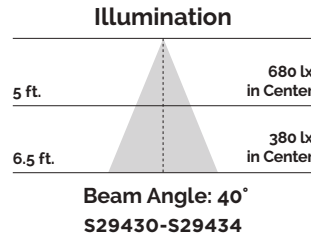

PAR30/LN

ITEM #	DESCRIPTION	W	VOLTS	CRI	CCT	COLOR TEMP	LM	BM	M.O.L (IN.)	LIFE/HRS.	UPC	PACK/MSTR.
PAR30 Short Neck 12.5W LED - 75W Replacement												
S29410*	12.5PAR30/SN/LED/25°/927/120V	12.5	120V	90	2700K	Warm White	1000	25°	3¹/₁₆	25K	045923294105	6/12
S29411*	12.5PAR30/SN/LED/25°/930/120V	12.5	120V	90	3000K	Soft White	1000	25°	3¹/₁₆	25K	045923294112	6/12
S29412*	12.5PAR30/SN/LED/25°/935/120V	12.5	120V	90	3500K	Neutral White	1000	25°	3¹/₁₆	25K	045923294129	6/12
S29413*	12.5PAR30/SN/LED/25°/940/120V	12.5	120V	90	4000K	Cool White	1000	25°	3¹/₁₆	25K	045923294136	6/12
S29414	12.5PAR30/SN/LED/25°/950/120V	12.5	120V	90	5000K	Natural Light	1000	25°	3¹/₁₆	25K	045923294143	6/12
S29415*	12.5PAR30/SN/LED/40°/927/120V	12.5	120V	90	2700K	Warm White	1000	40°	3¹/₁₆	25K	045923294150	6/12
S29416*	12.5PAR30/SN/LED/40°/930/120V	12.5	120V	90	3000K	Soft White	1000	40°	3¹/₁₆	25K	045923294167	6/12
S29417*	12.5PAR30/SN/LED/40°/935/120V	12.5	120V	90	3500K	Neutral White	1000	40°	3¹/₁₆	25K	045923294174	6/12
S29418*	12.5PAR30/SN/LED/40°/940/120V	12.5	120V	90	4000K	Cool White	1000	40°	3¹/₁₆	25K	045923294181	6/12
S29419	12.5PAR30/SN/LED/40°/950/120V	12.5	120V	90	5000K	Natural Light	1000	40°	3¹/₁₆	25K	045923294198	6/12
S29420*	12.5PAR30/SN/LED/60°/927/120V	12.5	120V	90	2700K	Warm White	1000	60°	3¹/₁₆	25K	045923294204	6/12
S29421*	12.5PAR30/SN/LED/60°/930/120V	12.5	120V	90	3000K	Soft White	1000	60°	3¹/₁₆	25K	045923294211	6/12
S29422*	12.5PAR30/SN/LED/60°/935/120V	12.5	120V	90	3500K	Neutral White	1000	60°	3¹/₁₆	25K	045923294228	6/12
S29423*	12.5PAR30/SN/LED/60°/940/120V	12.5	120V	90	4000K	Cool White	1000	60°	3¹/₁₆	25K	045923294235	6/12
S29424	12.5PAR30/SN/LED/60°/950/120V	12.5	120V	90	5000K	Natural Light	1000	60°	3¹/₁₆	25K	045923294242	6/12
PAR30 Long Neck 12.5W LED - 75W Replacement												
S29425*	12.5PAR30/LN/LED/25°/927/120V	12.5	120V	90	2700K	Warm White	1000	25°	4¹/₁₆	25K	045923294259	6/12
S29426*	12.5PAR30/LN/LED/25°/930/120V	12.5	120V	90	3000K	Soft White	1000	25°	4¹/₁₆	25K	045923294266	6/12
S29427*	12.5PAR30/LN/LED/25°/935/120V	12.5	120V	90	3500K	Neutral White	1000	25°	4¹/₁₆	25K	045923294273	6/12
S29428*	12.5PAR30/LN/LED/25°/940/120V	12.5	120V	90	4000K	Cool White	1000	25°	4¹/₁₆	25K	045923294280	6/12
S29429	12.5PAR30/LN/LED/25°/950/120V	12.5	120V	90	5000K	Natural Light	1000	25°	4¹/₁₆	25K	045923294297	6/12
S29430*	12.5PAR30/LN/LED/40°/927/120V	12.5	120V	90	2700K	Warm White	1000	40°	4¹/₁₆	25K	045923294303	6/12
S29431*	12.5PAR30/LN/LED/40°/930/120V	12.5	120V	90	3000K	Soft White	1000	40°	4¹/₁₆	25K	045923294310	6/12
S29432*	12.5PAR30/LN/LED/40°/935/120V	12.5	120V	90	3500K	Neutral White	1000	40°	4¹/₁₆	25K	045923294327	6/12
S29433*	12.5PAR30/LN/LED/40°/940/120V	12.5	120V	90	4000K	Cool White	1000	40°	4¹/₁₆	25K	045923294334	6/12
S29434	12.5PAR30/LN/LED/40°/950/120V	12.5	120V	90	5000K	Natural Light	1000	40°	4¹/₁₆	25K	045923294341	6/12
S29435*	12.5PAR30/LN/LED/60°/927/120V	12.5	120V	90	2700K	Warm White	1000	60°	4¹/₁₆	25K	045923294358	6/12
S29436*	12.5PAR30/LN/LED/60°/930/120V	12.5	120V	90	3000K	Soft White	1000	60°	4¹/₁₆	25K	045923294365	6/12
S29437*	12.5PAR30/LN/LED/60°/935/120V	12.5	120V	90	3500K	Neutral White	1000	60°	4¹/₁₆	25K	045923294372	6/12
S29438*	12.5PAR30/LN/LED/60°/940/120V	12.5	120V	90	4000K	Cool White	1000	60°	4¹/₁₆	25K	045923294389	6/12
S29439	12.5PAR30/LN/LED/60°/950/120V	12.5	120V	90	5000K	Natural Light	1000	60°	4¹/₁₆	25K	045923294396	6/12