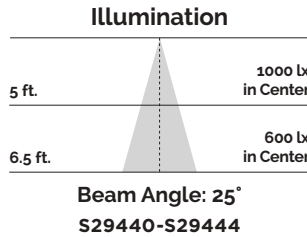

ITEM #	DESCRIPTION	W	VOLTS	CRI	CCT	COLOR TEMP	LM	BM	M.O.L (IN.)	LIFE/HRS.	UPC	PACK/MSTR.
PAR38 15W LED - 90W Replacement												
S29440*	15PAR38/LED/25/927/120V	15	120V	90	2700K	Warm White	1200	25°	5 3/16	25K	045923294402	6/12
S29441*	15PAR38/LED/25/930/120V	15	120V	90	3000K	Soft White	1200	25°	5 3/16	25K	045923294419	6/12
S29442*	15PAR38/LED/25/935/120V	15	120V	90	3500K	Neutral White	1200	25°	5 3/16	25K	045923294426	6/12
S29443*	15PAR38/LED/25/940/120V	15	120V	90	4000K	Cool White	1200	25°	5 3/16	25K	045923294433	6/12
S29444	15PAR38/LED/25/950/120V	15	120V	90	5000K	Natural Light	1200	25°	5 3/16	25K	045923294440	6/12
S29445*	15PAR38/LED/40/927/120V	15	120V	90	2700K	Warm White	1200	40°	5 3/16	25K	045923294457	6/12
S29446*	15PAR38/LED/40/930/120V	15	120V	90	3000K	Soft White	1200	40°	5 3/16	25K	045923294464	6/12
S29447*	15PAR38/LED/40/935/120V	15	120V	90	3500K	Neutral White	1200	40°	5 3/16	25K	045923294471	6/12
S29448*	15PAR38/LED/40/940/120V	15	120V	90	4000K	Cool White	1200	40°	5 3/16	25K	045923294488	6/12
S29449	15PAR38/LED/40/950/120V	15	120V	90	5000K	Natural Light	1200	40°	5 3/16	25K	045923294495	6/12
S29450*	15PAR38/LED/60/927/120V	15	120V	90	2700K	Warm White	1200	60°	5 3/16	25K	045923294501	6/12
S29451*	15PAR38/LED/60/930/120V	15	120V	90	3000K	Soft White	1200	60°	5 3/16	25K	045923294518	6/12
S29452*	15PAR38/LED/60/935/120V	15	120V	90	3500K	Neutral White	1200	60°	5 3/16	25K	045923294525	6/12
S29453*	15PAR38/LED/60/940/120V	15	120V	90	4000K	Cool White	1200	60°	5 3/16	25K	045923294532	6/12
S29454	15PAR38/LED/60/950/120V	15	120V	90	5000K	Natural Light	1200	60°	5 3/16	25K	045923294549	6/12
PAR38 15W LED 2 Pack - Non-Dimmable - 90W Replacement												
S29457	15PAR38/LED/60/930/120V/ND/2PK	15	120V	90	3000K	Soft White	1200	60°	5 3/16	25K	045923294570	2/8
PAR38 17.5W LED - 120W Replacement												
S29455*	17.5PAR38/LED/40/930/120V	17.5	120V	90	3000K	Cool White	1400	40°	5 3/16	25K	045923294556	6/12
S29456*	17.5PAR38/LED/40/940/120V	17.5	120V	90	4000K	Neutral White	1400	40°	5 3/16	25K	045923294563	6/12

SATCO DISTRIBUTION CENTERS

NEW YORK (HQ)
110 HEARTLAND BLVD
BRENTWOOD, NY 11717
T. 631-243-2022
F. 631-243-2027

TEXAS
2000 VALWOOD PKWY
FARMERS BRANCH, TX 75234
T. 972-247-2437
F. 972-247-54087

FLORIDA
900 NW 159TH DR
MIAMI, FL 33169
T. 305-624-2044
F. 305-247-5408

CALIFORNIA
31288 SAN BENITO ST
HAYWARD, CA
T. 510-487-4822
F. 510-487-8955

WASHINGTON
4710 116TH ST SW
MUKILTEO, WA 98275
T. 425-789-3300
F. 425-789-3310

PUERTO RICO
CAMPECHE STREET, 23 JULIO
N. MATOS INDUSTRIAL PARK
T. 787-757-3510
F. 787-757-3540

Products inventoried in Canada & Mexico, contact: internationalsales@satco.com / 631-243-2022 Ext. 315