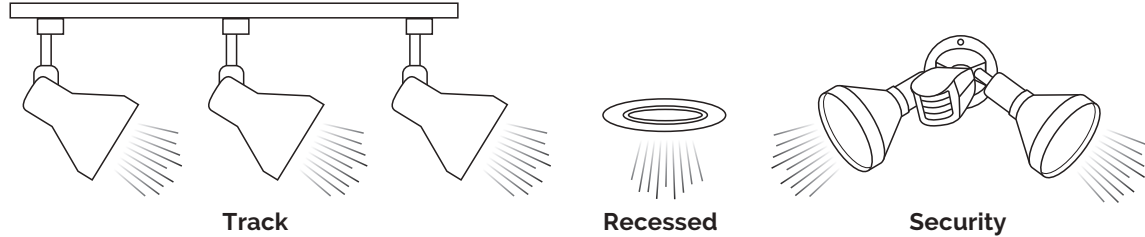

**PRODUCT INFORMATION
GEN2 LED PAR LAMPS**

Features

- Silver colored reflector
- Traditional lens
- Wet location
- Dimmable
- 25°, 40° and 60° Beam angles
- 2700K, 3000k, 3500k, 4000K and 5000k
- 90 CRI

Applications