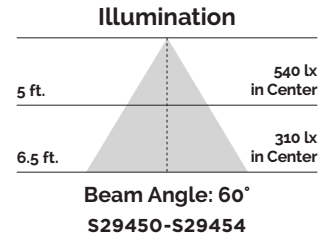

ITEM #	DESCRIPTION	W	VOLTS	CRI	CCT	COLOR TEMP	LM	BM	M.O.L (IN.)	LIFE/HRS.	UPC	PACK/MSTR.
PAR38 15W LED - 90W Replacement												
S29440*	15PAR38/LED/25/927/120V	15	120V	90	2700K	Warm White	1200	25°	5 3/16	25K	045923294402	6/12
S29441*	15PAR38/LED/25/930/120V	15	120V	90	3000K	Soft White	1200	25°	5 3/16	25K	045923294419	6/12
S29442*	15PAR38/LED/25/935/120V	15	120V	90	3500K	Neutral White	1200	25°	5 3/16	25K	045923294426	6/12
S29443*	15PAR38/LED/25/940/120V	15	120V	90	4000K	Cool White	1200	25°	5 3/16	25K	045923294433	6/12
S29444	15PAR38/LED/25/950/120V	15	120V	90	5000K	Natural Light	1200	25°	5 3/16	25K	045923294440	6/12
S29445*	15PAR38/LED/40/927/120V	15	120V	90	2700K	Warm White	1200	40°	5 3/16	25K	045923294457	6/12
S29446*	15PAR38/LED/40/930/120V	15	120V	90	3000K	Soft White	1200	40°	5 3/16	25K	045923294464	6/12
S29447*	15PAR38/LED/40/935/120V	15	120V	90	3500K	Neutral White	1200	40°	5 3/16	25K	045923294471	6/12
S29448*	15PAR38/LED/40/940/120V	15	120V	90	4000K	Cool White	1200	40°	5 3/16	25K	045923294488	6/12
S29449	15PAR38/LED/40/950/120V	15	120V	90	5000K	Natural Light	1200	40°	5 3/16	25K	045923294495	6/12
S29450*	15PAR38/LED/60/927/120V	15	120V	90	2700K	Warm White	1200	60°	5 3/16	25K	045923294501	6/12
S29451*	15PAR38/LED/60/930/120V	15	120V	90	3000K	Soft White	1200	60°	5 3/16	25K	045923294518	6/12
S29452*	15PAR38/LED/60/935/120V	15	120V	90	3500K	Neutral White	1200	60°	5 3/16	25K	045923294525	6/12
S29453*	15PAR38/LED/60/940/120V	15	120V	90	4000K	Cool White	1200	60°	5 3/16	25K	045923294532	6/12
S29454	15PAR38/LED/60/950/120V	15	120V	90	5000K	Natural Light	1200	60°	5 3/16	25K	045923294549	6/12
PAR38 15W LED 2 Pack - Non-Dimmable - 90W Replacement												
S29457	15PAR38/LED/60/930/120V/ND/2PK	15	120V	90	3000K	Soft White	1200	60°	5 3/16	25K	045923294570	2/8
PAR38 17.5W LED - 120W Replacement												
S29455*	17.5PAR38/LED/40/930/120V	17.5	120V	90	3000K	Cool White	1400	40°	5 3/16	25K	045923294556	6/12
S29456*	17.5PAR38/LED/40/940/120V	17.5	120V	90	4000K	Neutral White	1400	40°	5 3/16	25K	045923294563	6/12

SATCO DISTRIBUTION CENTERS

NEW YORK (HQ)
110 HEARTLAND BLVD
BRENTWOOD, NY 11717
T. 631-243-2022
F. 631-243-2027

TEXAS
2000 VALWOOD PKWY
FARMERS BRANCH, TX 75234
T. 972-247-2437
F. 972-247-54087

FLORIDA
900 NW 159TH DR
MIAMI, FL 33169
T. 305-624-2044
F. 305-247-5408

CALIFORNIA
31288 SAN BENITO ST
HAYWARD, CA
T. 510-487-4822
F. 510-487-8955

WASHINGTON
4710 116TH ST SW
MUKILTEO, WA 98275
T. 425-789-3300
F. 425-789-3310

PUERTO RICO
CAMPECHE STREET, 23 JULIO
N. MATOS INDUSTRIAL PARK
T. 787-757-3510
F. 787-757-3540

Products inventoried in Canada & Mexico, contact: internationalsales@satco.com / 631-243-2022 Ext. 315