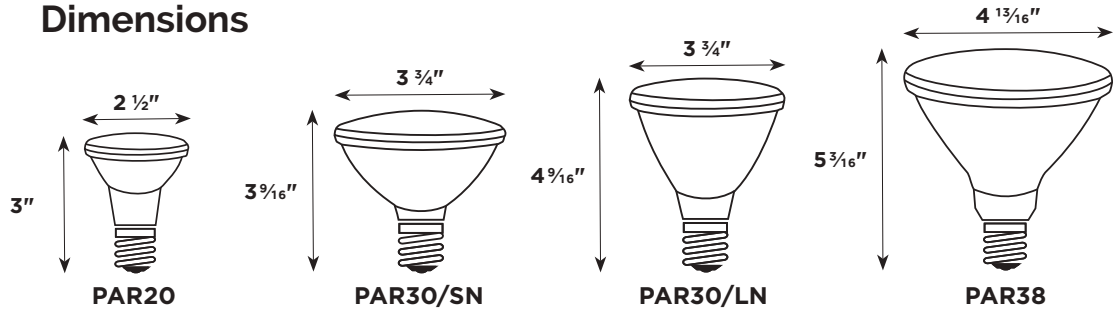

Applications

Dimensions

PAR20

ITEM #	DESCRIPTION	W	VOLTS	CRI	CCT	COLOR TEMP	LM	BM	M.O.L (IN.)	LIFE/HRS.	UPC	PACK/MSTR.
PAR20 6.5W LED - 50W Replacement												
S29400*	6.5PAR20/LED/25/927/120V	6.5	120V	90	2700K	Warm White	520	25°	3	25K	045923294006	6/24
S29401*	6.5PAR20/LED/25/930/120V	6.5	120V	90	3000K	Soft White	520	25°	3	25K	045923294013	6/24
S29402*	6.5PAR20/LED/25/935/120V	6.5	120V	90	3500K	Neutral White	520	25°	3	25K	045923294020	6/24
S29403*	6.5PAR20/LED/25/940/120V	6.5	120V	90	4000K	Cool White	520	25°	3	25K	045923294037	6/24
S29404	6.5PAR20/LED/25/950/120V	6.5	120V	90	5000K	Natural Light	520	25°	3	25K	045923294044	6/24
S29405*	6.5PAR20/LED/40/927/120V	6.5	120V	90	2700K	Warm White	520	40°	3	25K	045923294051	6/24
S29406*	6.5PAR20/LED/40/930/120V	6.5	120V	90	3000K	Soft White	520	40°	3	25K	045923294068	6/24
S29407*	6.5PAR20/LED/40/935/120V	6.5	120V	90	3500K	Neutral White	520	40°	3	25K	045923294075	6/24
S29408*	6.5PAR20/LED/40/940/120V	6.5	120V	90	4000K	Cool White	520	40°	3	25K	045923294082	6/24
S29409	6.5PAR20/LED/40/950/120V	6.5	120V	90	5000K	Natural Light	520	40°	3	25K	045923294099	6/24