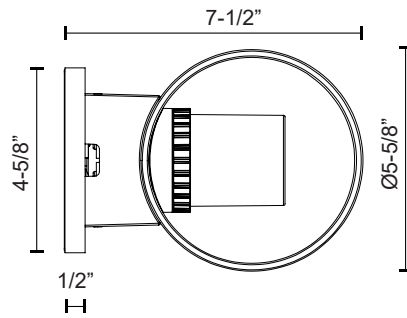

SIGNAL EW64906

WALL

PROJECT

DESCRIPTION

Architectural exterior wall sconce, frosted glass cylindrical body shields light source inside, provides an even glow of the glass body, while illuminates of wall above and below the fixture. Rated IP65.

SPECIFICATION DETAILS

* For custom options, consult factory for details.

Fixture Dimensions	W5-5/8" x H6" x E7-1/2"
Light Source	AC LED Module
Wattage	10W
Total Lumens	1050lm
Delivered Lumens	BK-480lm
Voltage	120V
Color Temperature	3000K
CRI (Ra)	80CRI
Optional Color Temps	2700K - 5000K Available, Minimum Order Quantities Apply
LED Rated Life	50,000 hours
Dimming	100% - 10%, ELV Dimmer (Not Included)
Diffuser Details	White PC Diffuser
Glass Details	Opal Glass
Location	Wet
Warranty	5 Years
Illumination Direction	All-Direction
Mounting Style	All Orientation; Wall;
Canopy Dimensions	W4-5/8"x H5-3/4" x E1/2"
Finish Option(s)	Black