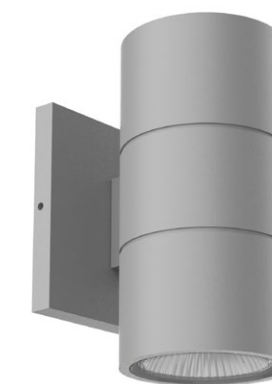

## NORDIC - EW3105

Extruded and cast-aluminum body  
 Modern powder-coat or anodized finish  
 Parabolic aluminum reflector and glass  
 Down light  
 Dimmable with ELV dimmer (not included)  
 Custom options available

**FINISH:** BK - Black  
 GY - Gray

EW3207-BK

EW3207-GY

## LUND - EW3207

Extruded and cast-aluminum body  
 Modern powder-coat or anodized finish  
 Parabolic aluminum reflector and glass  
 Up and down light  
 Dimmable with ELV or TRIAC dimmer (not included)  
 Custom options available