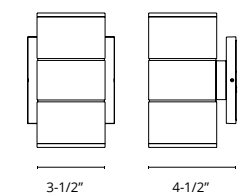

LUND - EW3207

Extruded and cast-aluminum body
Modern powder-coat or anodized finish
Parabolic aluminum reflector and glass
Up and down light
Dimmable with ELV or TRIAC dimmer (not included)
Custom options available

WATTAGE: 20W
VOLTAGE: 120V
DELIVERED LUMENS: 1268

COLOR TEMP 3000K
CRI (RA) >90
DIMMING 100%-10%
RATED LIFE 50,000 HOURS

FINISH: BK - Black
GY - Gray