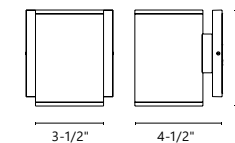

## NORDIC - EW3105

Extruded and cast-aluminum body  
 Modern powder-coat or anodized finish  
 Parabolic aluminum reflector and glass  
 Down light  
 Dimmable with ELV dimmer (not included)  
 Custom options available