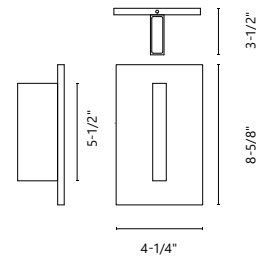

VISTA - EW22109

Machined aluminum with powder-coated or electroplated finish
Frosted glass diffuser
Up and down light
Wet location (Gold finish dry location only)
Dimmable with ELV dimmer (not included)
Custom options available

WATTAGE: 6W
VOLTAGE: 120V
DELIVERED LUMENS: 293
*All data based on Brushed Nickel finish.
See spec sheet for detail.

COLOR TEMP: 3000K
CRI (RA): >90
DIMMING: 100%–10%
RATED LIFE: 50,000 HOURS
FINISH: BK - Black
BN - Brushed Nickel
GD - Gold
WH - White