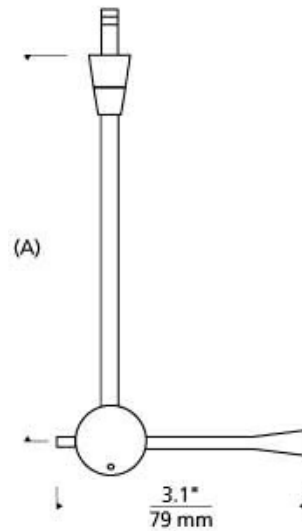

Note. MP includes 4" Round Flush Canopy. For custom stem lengths, please contact the Quotes Department.

700 _____ SP _____

JOB NAME _____

NOTES _____

SPROCKET HEAD

SPECIFICATIONS

| | |
|-------------------------------|------------|
| HARDWARE MATERIAL | Metal |
| SHADE MATERIAL | |
| NET WEIGHT | 0.35 lbs |
| HEIGHT | 12in |
| WIDTH | 3.1in |
| LENGTH | |
| BEAM SPREAD | |
| UP LIGHT / DOWN LIGHT / BOTH? | |
| WET LISTED | |
| DAMP LISTED | |
| DRY LISTED | |
| MIN. HANGING HEIGHT | |
| MAX HANGING HEIGHT | |
| TOTAL CORD LENGTH | |
| SLOPED CEILING ADAPTABLE? | No |
| GENERAL LISTING | ETL Listed |
| INCLUDES | |