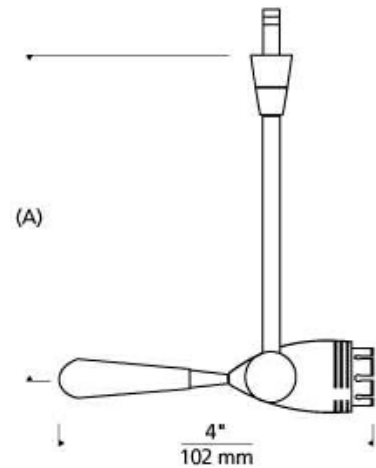

Note. MP includes 4" Round Flush Canopy.

Fixture must be ordered with and Accessory. For custom stem lengths, please contact the Quotes Department.

700 _____ AE _____

JOB NAME _____

NOTES _____

AERO HEAD

SPECIFICATIONS

HARDWARE MATERIAL	Metal
SHADE MATERIAL	
NET WEIGHT	0.55 lbs
HEIGHT	12in
WIDTH	1.1in
LENGTH	4in
BEAM SPREAD	
UP LIGHT / DOWN LIGHT / BOTH?	
WET LISTED	
DAMP LISTED	
DRY LISTED	
MIN. HANGING HEIGHT	12in
MAX HANGING HEIGHT	12in
TOTAL CORD LENGTH	
SLOPED CEILING ADAPTABLE?	No
GENERAL LISTING	ETL Listed
INCLUDES	