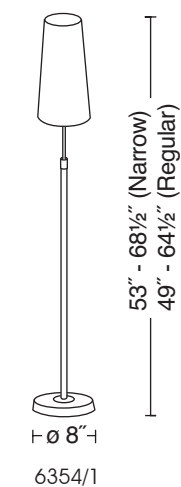

6263 SN SWNR (r)  
6354 SN SWNR (l)

6354 HBOB KP

FINISH OPTIONS

SHADE OPTIONS

DIMENSIONS / BULBS

120V/max. 75W\* 1x  
Medium Base, not included.

Shade Dimensions:	Narrow	Regular
Shade Top ø	4 3/4"	12"
Shade Bottom ø	7 1/4"	15"
Shade Height	14"	12"