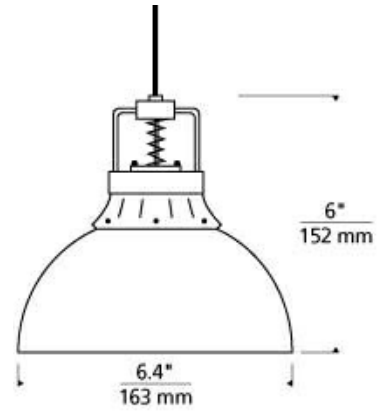

### HARDWARE MATERIAL

SHADE MATERIAL	Metal
NET WEIGHT	1.4 lbs
HEIGHT	6in
WIDTH	6.4in
LENGTH	6.4in
UP LIGHT / DOWN LIGHT / BOTH?	
WET LISTED	
DAMP LISTED	Yes
DRY LISTED	
MIN. HANGING HEIGHT	12.5in
MAX HANGING HEIGHT	78.5in
SLOPED CEILING ADAPTABLE?	Yes 45° Max
GENERAL LISTING	ETL Listed
INCLUDES	