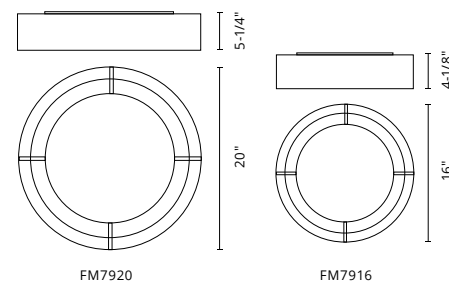

DALTON - FM7920 / FM7916

Textured beige, black, white, gray, white organza and black organza fabric shade with formed steel frame and white acrylic diffuser
Down light
Dimmable with ELV dimmer (not included)
Custom options available

	FM7920	FM7916
WATTAGE:	30W	25W
VOLTAGE:	120V	120V
DELIVERED LUMENS:	1291	980

*All data based on Black finish.
See spec sheet for details.

COLOR TEMP	3000K
CRI (RA)	>90
DIMMING	100%-10%
RATED LIFE	50,000 HOURS

FINISH:	BG - Beige
	BK - Black
	BOR - Black Organza
	GY - Gray
	WH - White
	WOR - White Organza

*Preliminary figures