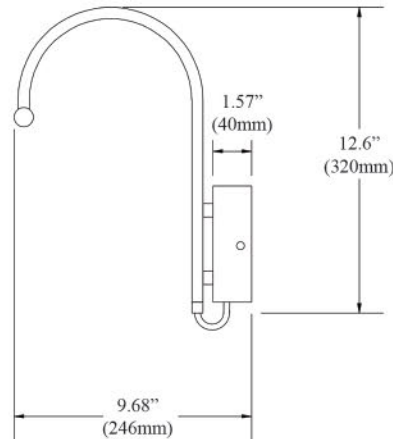

DIMMABLE

ADJUSTABLE

Item No.	Dimensions	No. of Bulbs	Bulb Type	Total Wattage	CRI	Color Temperature	Lumens
PICLED-152-AGB	12.75"H x 17.5"W x 8.5"D - 2 lbs.	2	LED	6W	90+	3000K	420
PICLED-152-MB	12.75"H x 17.5"W x 8.5"D - 2 lbs.	2	LED	6W	90+	3000K	420
PICLED-152-PC	12.75"H x 17.5"W x 8.5"D - 2 lbs.	2	LED	6W	90+	3000K	420
PICLED-152-SC	12.75"H x 17.5"W x 8.5"D - 2 lbs.	2	LED	6W	90+	3000K	420

PICTURE LIGHTS

PICLED-242-MB

PICLED-242-AGB

PICLED-242-PC

PICLED-242-SC

PLUG-IN

DIMMABLE

ADJUSTABLE

Item No.	Dimensions	No. of Bulbs	Bulb Type	Total Wattage	CRI	Color Temperature	Lumens
PICLED-242-AGB	12.75"H x 25.5"W x 8.5"D - 2 lbs.	2	LED	10W	90+	3000K	700
PICLED-242-MB	12.75"H x 25.5"W x 8.5"D - 2 lbs.	2	LED	10W	90+	3000K	700
PICLED-242-PC	12.75"H x 25.5"W x 8.5"D - 2 lbs.	2	LED	10W	90+	3000K	700
PICLED-242-SC	12.75"H x 25.5"W x 8.5"D - 2 lbs.	2	LED	10W	90+	3000K	700