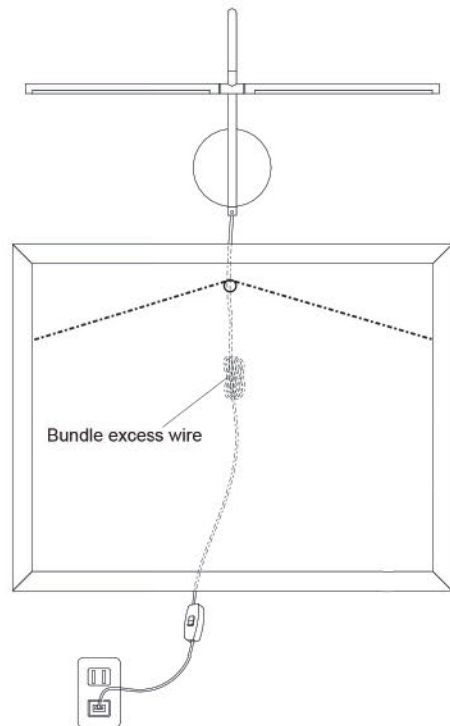

PICLED-152-SC

LED

PLUG-IN

DIMMABLE

ADJUSTABLE

Item No.	Dimensions	No. of Bulbs	Bulb Type	Total Wattage	CRI	Color Temperature	Lumens
PICLED-152-AGB	12.75"H x 17.5"W x 8.5"D - 2 lbs.	2	LED	6W	90+	3000K	420
PICLED-152-MB	12.75"H x 17.5"W x 8.5"D - 2 lbs.	2	LED	6W	90+	3000K	420
PICLED-152-PC	12.75"H x 17.5"W x 8.5"D - 2 lbs.	2	LED	6W	90+	3000K	420
PICLED-152-SC	12.75"H x 17.5"W x 8.5"D - 2 lbs.	2	LED	6W	90+	3000K	420

*Dimmable with select dimmers