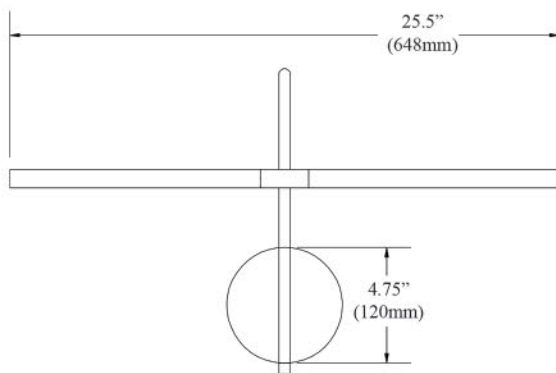

PLUG-IN

DIMMABLE

ADJUSTABLE

Item No.	Dimensions	No. of Bulbs	Bulb Type	Total Wattage	CRI	Color Temperature	Lumens
PICLED-242-AGB	12.75"H x 25.5"W x 8.5"D - 2 lbs.	2	LED	10W	90+	3000K	700
PICLED-242-MB	12.75"H x 25.5"W x 8.5"D - 2 lbs.	2	LED	10W	90+	3000K	700
PICLED-242-PC	12.75"H x 25.5"W x 8.5"D - 2 lbs.	2	LED	10W	90+	3000K	700
PICLED-242-SC	12.75"H x 25.5"W x 8.5"D - 2 lbs.	2	LED	10W	90+	3000K	700

*Dimmable with select dimmers