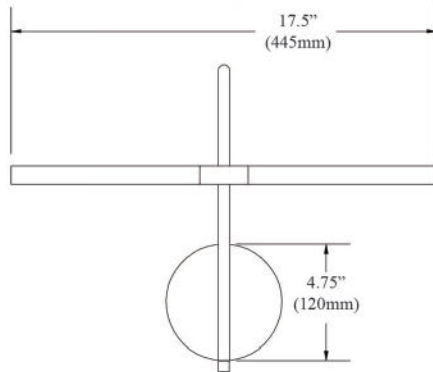

PICLED-152-SC

LED

PLUG-IN

DIMMABLE

ADJUSTABLE

Item No.	Dimensions	No. of Bulbs	Bulb Type	Total Wattage	CRI	Color Temperature	Lumens
PICLED-152-AGB	12.75"H x 17.5"W x 8.5"D - 2 lbs.	2	LED	6W	90+	3000K	420
PICLED-152-MB	12.75"H x 17.5"W x 8.5"D - 2 lbs.	2	LED	6W	90+	3000K	420
PICLED-152-PC	12.75"H x 17.5"W x 8.5"D - 2 lbs.	2	LED	6W	90+	3000K	420
PICLED-152-SC	12.75"H x 17.5"W x 8.5"D - 2 lbs.	2	LED	6W	90+	3000K	420

*Dimmable with select dimmers