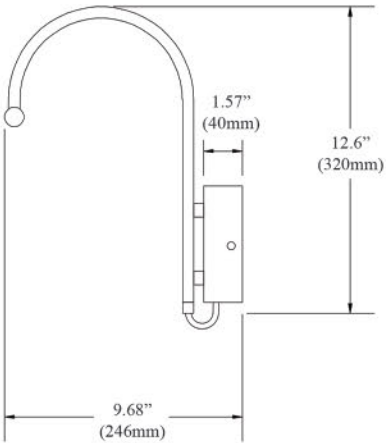

PICLED-152-SC

LED

PLUG-IN

DIMMABLE

ADJUSTABLE

Item No.	Dimensions	No. of Bulbs	Bulb Type	Total Wattage	CRI	Color Temperature	Lumens
PICLED-152-AGB	12.75"H x 17.5"W x 8.5"D - 2 lbs.	2	LED	6W	90+	3000K	420
PICLED-152-MB	12.75"H x 17.5"W x 8.5"D - 2 lbs.	2	LED	6W	90+	3000K	420
PICLED-152-PC	12.75"H x 17.5"W x 8.5"D - 2 lbs.	2	LED	6W	90+	3000K	420
PICLED-152-SC	12.75"H x 17.5"W x 8.5"D - 2 lbs.	2	LED	6W	90+	3000K	420

*Dimmable with select dimmers