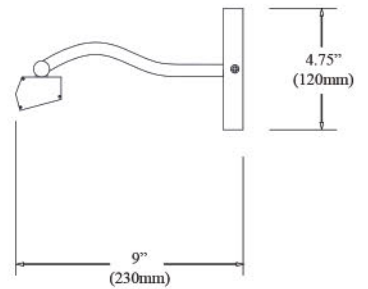

PIC222-24LED-SC

PLUG-IN

DIMMABLE

ADJUSTABLE

| Item No. | Dimensions | No. of Bulbs | Bulb Type | Max. Wattage | CRI | Color Temperature | Lumens |
|------------------|------------------------------|--------------|-----------|--------------|-----|-------------------|--------|
| PIC222-24LED-AGB | 2.75"H x 24"W x 9"D - 4 lbs. | 1 | LED | 30W | 90+ | 2700K-3500K | 2100 |
| PIC222-24LED-MB | 2.75"H x 24"W x 9"D - 4 lbs. | 1 | LED | 30W | 90+ | 2700K-3500K | 2100 |
| PIC222-24LED-PC | 2.75"H x 24"W x 9"D - 4 lbs. | 1 | LED | 30W | 90+ | 2700K-3500K | 2100 |
| PIC222-24LED-SC | 2.75"H x 24"W x 9"D - 4 lbs. | 1 | LED | 30W | 90+ | 2700K-3500K | 2100 |

PIC222-32LED-SC

PLUG-IN

DIMMABLE

ADJUSTABLE

| Item No. | Dimensions | No. of Bulbs | Bulb Type | Max. Wattage | CRI | Color Temperature | Lumens |
|------------------|------------------------------|--------------|-----------|--------------|-----|-------------------|--------|
| PIC222-32LED-AGB | 2.75"H x 32"W x 9"D - 7 lbs. | 1 | LED | 40W | 90+ | 2700K~3500K | 2800 |
| PIC222-32LED-MB | 2.75"H x 32"W x 9"D - 7 lbs. | 1 | LED | 40W | 90+ | 2700K~3500K | 2800 |
| PIC222-32LED-PC | 2.75"H x 32"W x 9"D - 7 lbs. | 1 | LED | 40W | 90+ | 2700K~3500K | 2800 |
| PIC222-32LED-SC | 2.75"H x 32"W x 9"D - 7 lbs. | 1 | LED | 40W | 90+ | 2700K~3500K | 2800 |