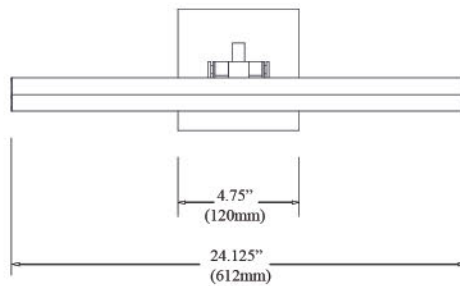

DIMMABLE

ADJUSTABLE

| Item No. | Dimensions | No. of Bulbs | Bulb Type | Max. Wattage | CRI | Color Temperature | Lumens |
|------------------|---------------------------------|--------------|-----------|--------------|-----|-------------------|--------|
| PIC222-16LED-AGB | 2.75"H x 16.25"W x 9"D - 2 lbs. | 1 | LED | 20W | 90+ | 2700K-3500K | 1400 |
| PIC222-16LED-MB | 2.75"H x 16.25"W x 9"D - 2 lbs. | 1 | LED | 20W | 90+ | 2700K-3500K | 1400 |
| PIC222-16LED-PC | 2.75"H x 16.25"W x 9"D - 2 lbs. | 1 | LED | 20W | 90+ | 2700K-3500K | 1400 |
| PIC222-16LED-SC | 2.75"H x 16.25"W x 9"D - 2 lbs. | 1 | LED | 20W | 90+ | 2700K-3500K | 1400 |

PIC222-24LED-SC

PLUG-IN

DIMMABLE

ADJUSTABLE

| Item No. | Dimensions | No. of Bulbs | Bulb Type | Max. Wattage | CRI | Color Temperature | Lumens |
|------------------|------------------------------|--------------|-----------|--------------|-----|-------------------|--------|
| PIC222-24LED-AGB | 2.75"H x 24"W x 9"D - 4 lbs. | 1 | LED | 30W | 90+ | 2700K-3500K | 2100 |
| PIC222-24LED-MB | 2.75"H x 24"W x 9"D - 4 lbs. | 1 | LED | 30W | 90+ | 2700K-3500K | 2100 |
| PIC222-24LED-PC | 2.75"H x 24"W x 9"D - 4 lbs. | 1 | LED | 30W | 90+ | 2700K-3500K | 2100 |
| PIC222-24LED-SC | 2.75"H x 24"W x 9"D - 4 lbs. | 1 | LED | 30W | 90+ | 2700K-3500K | 2100 |