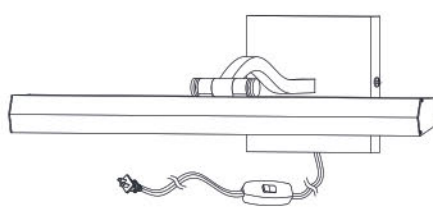

LEONARDO

LED picture lights.

PICTURE LIGHTS

PIC222-16LED-AGB

PIC222-16LED-MB

PIC222-16LED-PC

PIC222-16LED-SC

PLUG-IN

DIMMABLE

ADJUSTABLE

| Item No. | Dimensions | No. of Bulbs | Bulb Type | Max. Wattage | CRI | Color Temperature | Lumens |
|------------------|---------------------------------|--------------|-----------|--------------|-----|-------------------|--------|
| PIC222-16LED-AGB | 2.75"H x 16.25"W x 9"D - 2 lbs. | 1 | LED | 20W | 90+ | 2700K-3500K | 1400 |
| PIC222-16LED-MB | 2.75"H x 16.25"W x 9"D - 2 lbs. | 1 | LED | 20W | 90+ | 2700K-3500K | 1400 |
| PIC222-16LED-PC | 2.75"H x 16.25"W x 9"D - 2 lbs. | 1 | LED | 20W | 90+ | 2700K-3500K | 1400 |
| PIC222-16LED-SC | 2.75"H x 16.25"W x 9"D - 2 lbs. | 1 | LED | 20W | 90+ | 2700K-3500K | 1400 |