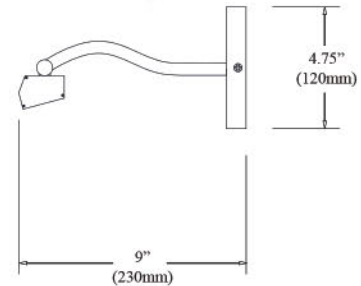

DIMMABLE

ADJUSTABLE

| Item No. | Dimensions | No. of Bulbs | Bulb Type | Max. Wattage | CRI | Color Temperature | Lumens |
|------------------|---------------------------------|--------------|-----------|--------------|-----|-------------------|--------|
| PIC222-16LED-AGB | 2.75"H x 16.25"W x 9"D - 2 lbs. | 1 | LED | 20W | 90+ | 2700K-3500K | 1400 |
| PIC222-16LED-MB | 2.75"H x 16.25"W x 9"D - 2 lbs. | 1 | LED | 20W | 90+ | 2700K-3500K | 1400 |
| PIC222-16LED-PC | 2.75"H x 16.25"W x 9"D - 2 lbs. | 1 | LED | 20W | 90+ | 2700K-3500K | 1400 |
| PIC222-16LED-SC | 2.75"H x 16.25"W x 9"D - 2 lbs. | 1 | LED | 20W | 90+ | 2700K-3500K | 1400 |

PIC222-24LED-SC

PLUG-IN

DIMMABLE

ADJUSTABLE

| Item No. | Dimensions | No. of Bulbs | Bulb Type | Max. Wattage | CRI | Color Temperature | Lumens |
|------------------|------------------------------|--------------|-----------|--------------|-----|-------------------|--------|
| PIC222-24LED-AGB | 2.75"H x 24"W x 9"D - 4 lbs. | 1 | LED | 30W | 90+ | 2700K-3500K | 2100 |
| PIC222-24LED-MB | 2.75"H x 24"W x 9"D - 4 lbs. | 1 | LED | 30W | 90+ | 2700K-3500K | 2100 |
| PIC222-24LED-PC | 2.75"H x 24"W x 9"D - 4 lbs. | 1 | LED | 30W | 90+ | 2700K-3500K | 2100 |
| PIC222-24LED-SC | 2.75"H x 24"W x 9"D - 4 lbs. | 1 | LED | 30W | 90+ | 2700K-3500K | 2100 |