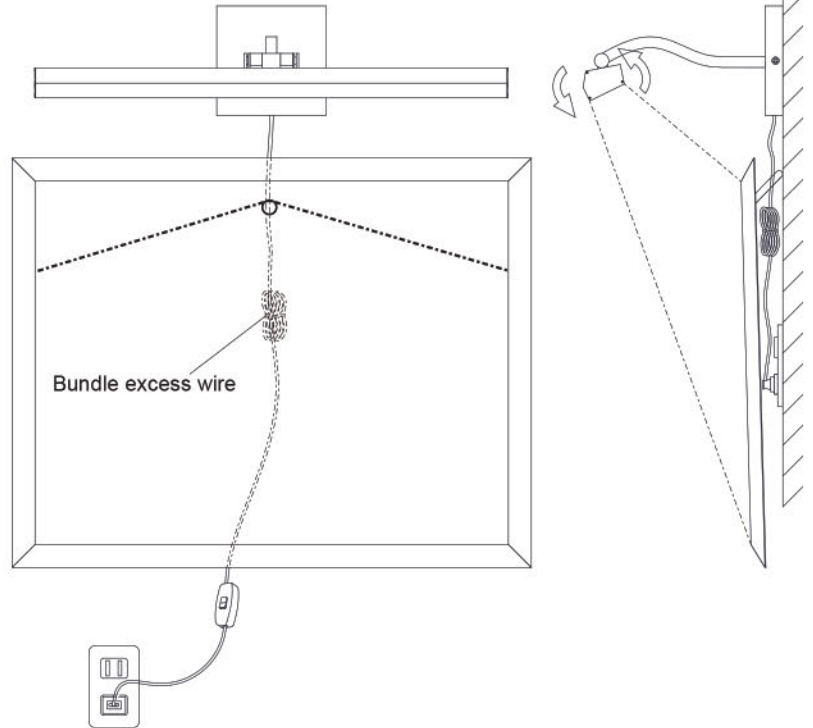

LEONARDO

LED picture lights.

PICTURE LIGHTS

PIC222-16LED-AGB

PIC222-16LED-MB

PIC222-16LED-PC

PIC222-16LED-SC

PLUG-IN

DIMMABLE

ADJUSTABLE

| Item No. | Dimensions | No. of Bulbs | Bulb Type | Max. Wattage | CRI | Color Temperature | Lumens |
|------------------|---------------------------------|--------------|-----------|--------------|-----|-------------------|--------|
| PIC222-16LED-AGB | 2.75"H x 16.25"W x 9"D - 2 lbs. | 1 | LED | 20W | 90+ | 2700K-3500K | 1400 |
| PIC222-16LED-MB | 2.75"H x 16.25"W x 9"D - 2 lbs. | 1 | LED | 20W | 90+ | 2700K-3500K | 1400 |
| PIC222-16LED-PC | 2.75"H x 16.25"W x 9"D - 2 lbs. | 1 | LED | 20W | 90+ | 2700K-3500K | 1400 |
| PIC222-16LED-SC | 2.75"H x 16.25"W x 9"D - 2 lbs. | 1 | LED | 20W | 90+ | 2700K-3500K | 1400 |