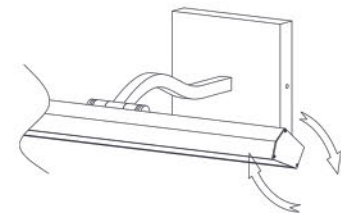

PLUG-IN

DIMMABLE

ADJUSTABLE

Item No.	Dimensions	No. of Bulbs	Bulb Type	Max. Wattage	CRI	Color Temperature	Lumens
PIC222-16LED-AGB	2.75"H x 16.25"W x 9"D - 2 lbs.	1	LED	20W	90+	2700K-3500K	1400
PIC222-16LED-MB	2.75"H x 16.25"W x 9"D - 2 lbs.	1	LED	20W	90+	2700K-3500K	1400
PIC222-16LED-PC	2.75"H x 16.25"W x 9"D - 2 lbs.	1	LED	20W	90+	2700K-3500K	1400
PIC222-16LED-SC	2.75"H x 16.25"W x 9"D - 2 lbs.	1	LED	20W	90+	2700K-3500K	1400

*Dimmable with select dimmers

*Includes optional coloured "JELL"