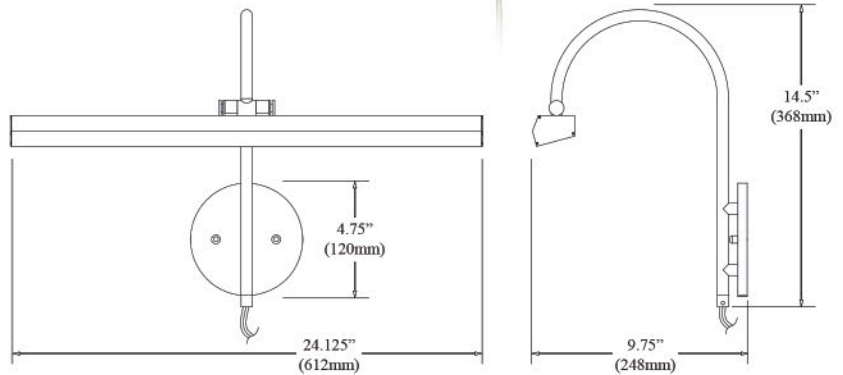

Item No.	Dimensions	No. of Bulbs	Bulb Type	Total Wattage	CRI	Color Temperature	Lumens
PIC120-16LED-AGB	14.5"H x 16.25"W x 9.75"D - 2 lbs.	2	LED	12W	90+	2700K - 3500K	1400
PIC120-16LED-PC	14.5"H x 16.25"W x 9.75"D - 2 lbs.	2	LED	12W	90+	2700K - 3500K	1400
PIC120-16LED-SC	14.5"H x 16.25"W x 9.75"D - 2 lbs.	2	LED	12W	90+	2700K - 3500K	1400

PICTURE LIGHTS

PIC120-23LED-8C

PIC120-23LED-PC

PIC120-23LED-AGB

PLUG-IN

DIMMABLE

ADJUSTABLE

Item No.	Dimensions	No. of Bulbs	Bulb Type	Total Wattage	CRI	Color Temperature	Lumens
PIC120-23LED-AGB	14.5"H x 24.125"W x 9.75"D - 3 lbs	3	LED	30W	90+	2700K - 3500K	2100
PIC120-23LED-PC	14.5"H x 24.125"W x 9.75"D - 3 lbs	3	LED	30W	90+	2700K - 3500K	2100
PIC120-23LED-8C	14.5"H x 24.125"W x 9.75"D - 3 lbs	3	LED	30W	90+	2700K - 3500K	2100