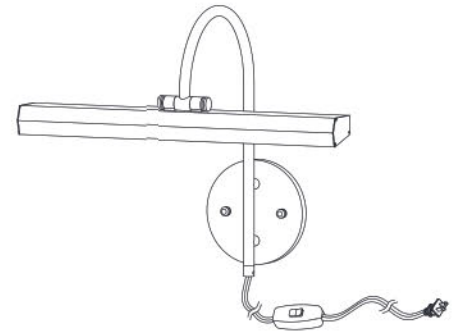

# LED PICTURE LIGHTS

PICTURE LIGHTS

PIC120-16LED-AGB

PIC120-16LED-PC

PIC120-16LED-SC

HARDWIRED

DIMMABLE

ADJUSTABLE

Item No.	Dimensions	No. of Bulbs	Bulb Type	Total Wattage	CRI	Color Temperature	Lumens
PIC120-16LED-AGB	14.5"H x 16.25"W x 9.75"D - 2 lbs.	2	LED	12W	90+	2700K - 3500K	1400
PIC120-16LED-PC	14.5"H x 16.25"W x 9.75"D - 2 lbs.	2	LED	12W	90+	2700K - 3500K	1400
PIC120-16LED-SC	14.5"H x 16.25"W x 9.75"D - 2 lbs.	2	LED	12W	90+	2700K - 3500K	1400