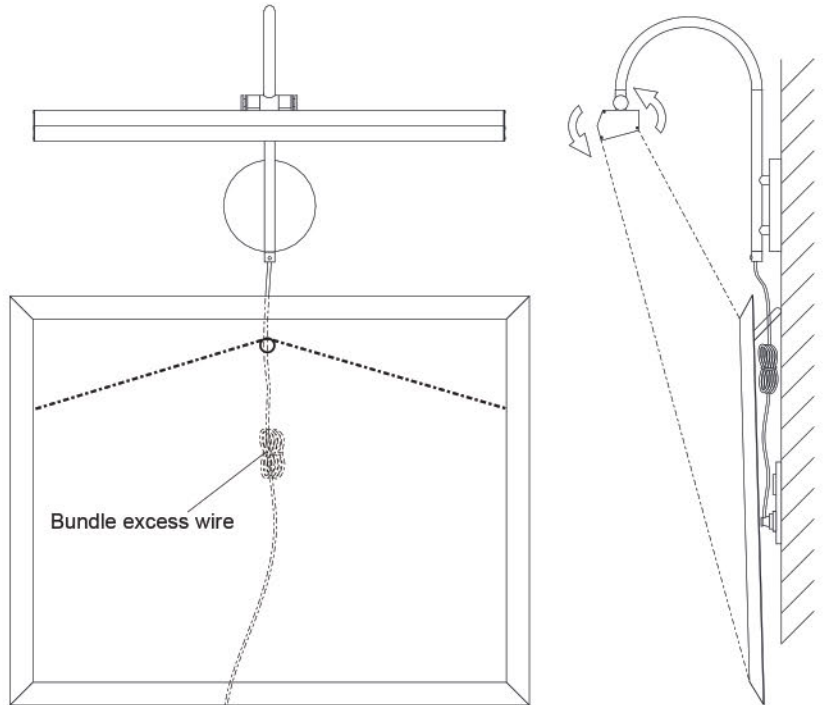

HARDWIRED

DIMMABLE

ADJUSTABLE

Item No.	Dimensions	No. of Bulbs	Bulb Type	Total Wattage	CRI	Color Temperature	Lumens
PIC120-16LED-AGB	14.5"H x 16.25"W x 9.75"D - 2 lbs.	2	LED	12W	90+	2700K - 3500K	1400
PIC120-16LED-PC	14.5"H x 16.25"W x 9.75"D - 2 lbs.	2	LED	12W	90+	2700K - 3500K	1400
PIC120-16LED-SC	14.5"H x 16.25"W x 9.75"D - 2 lbs.	2	LED	12W	90+	2700K - 3500K	1400

*Dimmable with select dimmers

*Includes optional coloured "JELL"