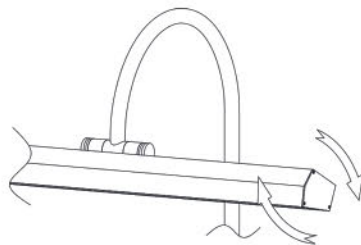

PICTURE LIGHTS

PIC120-23LED-8C

PIC120-23LED-PC

PIC120-23LED-AGB

PLUG-IN

DIMMABLE

ADJUSTABLE

Item No.	Dimensions	No. of Bulbs	Bulb Type	Total Wattage	CRI	Color Temperature	Lumens
PIC120-23LED-AGB	14.5"H x 24.125"W x 9.75"D - 3 lbs	3	LED	30W	90+	2700K - 3500K	2100
PIC120-23LED-PC	14.5"H x 24.125"W x 9.75"D - 3 lbs	3	LED	30W	90+	2700K - 3500K	2100
PIC120-23LED-8C	14.5"H x 24.125"W x 9.75"D - 3 lbs	3	LED	30W	90+	2700K - 3500K	2100