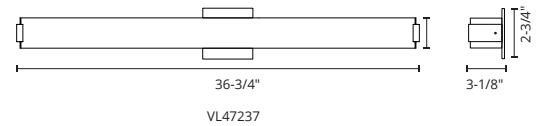

LONGITUDE - VL61236 / VL61224 / VL61220

Obround white acrylic diffuser with electroplated formed steel detail
Up and down light
Dimmable with ELV dimmer (not included)
Custom options available

	VL61236	VL61224	VL61220
WATTAGE:	40W	27W	19W
VOLTAGE:	120V	120V	120V
TOTAL LUMENS:	3600	2400*	1600
DELIVERED LUMENS:	2442*	1400*	826*

COLOR TEMP	3000K
CRI (RA)	>90
DIMMING	100%–10%
RATED LIFE	50,000 HOURS
FINISH:	BK - Black CH - Chrome

LATITUDE - VL47237 / VL47225 / VL47221

Rectangular white acrylic with electroplated formed steel detail
Up and down light
Dimmable with ELV dimmer (not included)
Custom options available

	VL47237	VL47225	VL47221
WATTAGE:	40W	27W	19W
VOLTAGE:	120V	120V	120V
TOTAL LUMENS:	3600	2400*	1600
DELIVERED LUMENS:	2400*	1400*	900*

COLOR TEMP	3000K
CRI (RA)	>90
DIMMING	100%–10%
RATED LIFE	50,000 HOURS
FINISH:	BK - Black CH - Chrome