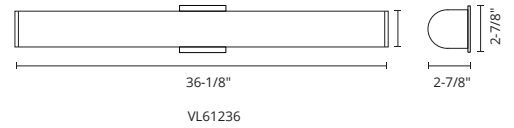

LONGITUDE - VL61236 / VL61224 / VL61220

Obround white acrylic diffuser with electroplated formed steel detail
Up and down light
Dimmable with ELV dimmer (not included)
Custom options available

	VL61236	VL61224	VL61220
WATTAGE:	40W	27W	19W
VOLTAGE:	120V	120V	120V
TOTAL LUMENS:	3600	2400*	1600
DELIVERED LUMENS:	2442*	1400*	826*

COLOR TEMP	3000K
CRI (RA)	>90
DIMMING	100%–10%
RATED LIFE	50,000 HOURS
FINISH:	BK - Black CH - Chrome

LATITUDE - VL47237 / VL47225 / VL47221

Rectangular white acrylic with electroplated formed steel detail
Up and down light
Dimmable with ELV dimmer (not included)
Custom options available

	VL47237	VL47225	VL47221
WATTAGE:	40W	27W	19W
VOLTAGE:	120V	120V	120V
TOTAL LUMENS:	3600	2400*	1600
DELIVERED LUMENS:	2400*	1400*	900*

COLOR TEMP	3000K
CRI (RA)	>90
DIMMING	100%–10%
RATED LIFE	50,000 HOURS
FINISH:	BK - Black CH - Chrome