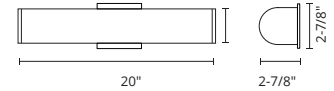

VL61220

LONGITUDE - VL61236 / VL61224 / VL61220

Obround white acrylic diffuser with electroplated formed steel detail
Up and down light
Dimmable with ELV dimmer (not included)
Custom options available

	VL61236	VL61224	VL61220
WATTAGE:	40W	27W	19W
VOLTAGE:	120V	120V	120V
TOTAL LUMENS:	3600	2400*	1600
DELIVERED LUMENS:	2442*	1400*	826*

COLOR TEMP	3000K
CRI (RA)	>90
DIMMING	100%–10%
RATED LIFE	50,000 HOURS
FINISH:	BK - Black CH - Chrome