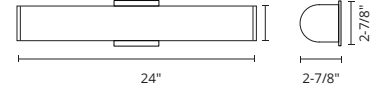

VL61236

VL61224