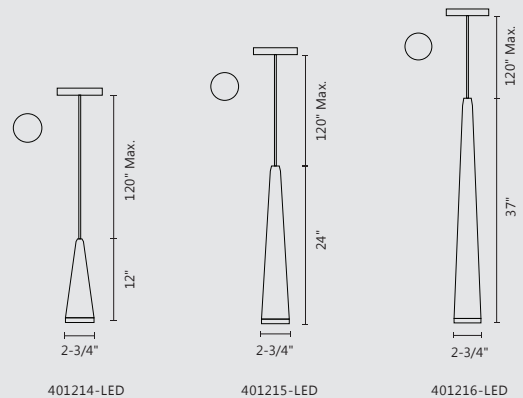

401216BK-LED

401215BN-LED

401214VB-LED

401215WH-LED

MINA - 401216-LED / 401215-LED / 401214-LED

Conical shape formed steel with clear acrylic diffuser
 Canopy finish paired with lamp body
 Max. cable length 120"
 Down light
 Dimmable with ELV dimmer (not included)
 Custom options available

	401216-LED	401215-LED	401214-LED
WATTAGE:	7.5W	7.5W	7.5W
VOLTAGE:	120V	120V	120V
TOTAL LUMENS:	600*	600*	600*
DELIVERED LUMENS:	390*	450*	354*

COLOR TEMP	3000K
CRI (RA)	>90
DIMMING	100%-10%
RATED LIFE	50,000 HOURS
FINISH:	BK - Black BN - Brushed Nickel VB - Vintage Brass WH - White