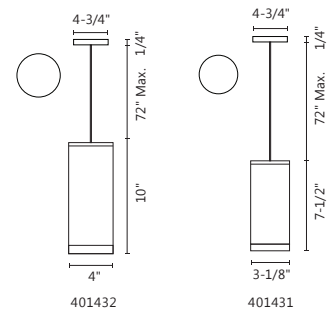

## CAMEO - 401432-LED / 401431-LED

Formed cylindrical steel with electroplated or powder-coated finish  
Canopy finish paired with lamp body  
Machined acrylic diffuser  
Down light  
Max. cable length 72"  
Dimmable with ELV dimmer (not included)  
Custom options available

	401432	401431
WATTAGE:	8.5W	7.5W
VOLTAGE:	120V	120V
TOTAL LUMENS:	800	600*
DELIVERED LUMENS:	370*	388*

COLOR TEMP	3000K
CRI (RA)	>90
DIMMING	100%-10%
RATED LIFE	50,000 HOURS

FINISH:	BK - Black BN - Brushed Nickel CH - Chrome WH - White
---------	--