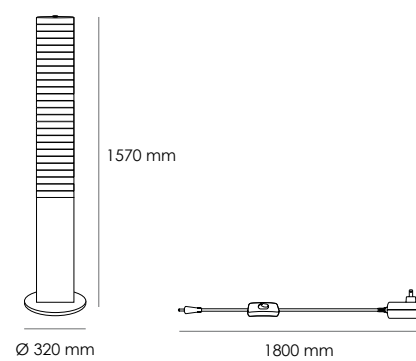

Table / PA01_D

White

Material	LED Color	LED Lifetime	Power Input	Switch	Luminous Flux
Polycarbonate, Stainless steel	Warm white	40,000 hours	AC: 100-240 V / 50-60 Hz DC: 15 V, 1.2 A	ON/OFF switch fitted on the power cord	580 lm
Kelvin	Net Weight		Power Consumption		Color Rendering Index
2700 K-3000 K	3.5 kg		15 W (max.)		> 80

Certification:

 Floor / PA01_F

 White

Material	LED Color	LED Lifetime	Power Input	Switch	Luminous Flux
Polycarbonate, Aluminum alloy	Warm white	40,000 hours	AC: 100-240 V / 50-60 Hz DC: 15 V, 2.4 A	ON/OFF switch fitted on the power cord	1200 lm
Kelvin	Net Weight		Power Consumption		Color Rendering Index
2700 K-3000 K	7.6 kg		32 W (max.)		> 80