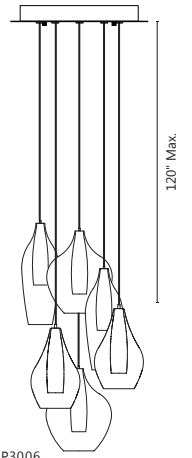

MP3006

Round Multi-Pendant Models

VICTORIA - MP3003 / MP3006 / MP3009 / MP3012

Clear round drop, slender drop or pear-shaped outer glass with frosted inner glass
Max. cable length 120"
Down light
Dimmable with ELV dimmer (not included)
Custom options available

	MP3003	MP3006	MP3009	MP3012
WATTAGE:	6W	12W	18W	24W
VOLTAGE:	120V	120V	120V	120V
TOTAL LUMENS:	600*	1200	1800*	2040*
DELIVERED LUMENS:	510*	1020*	1530*	2040*

COLOR TEMP	3000K
CRI (RA)	>90
DIMMING	100%–10%
RATED LIFE	50,000 HOURS
FINISH:	CH - Chrome

*Preliminary figures