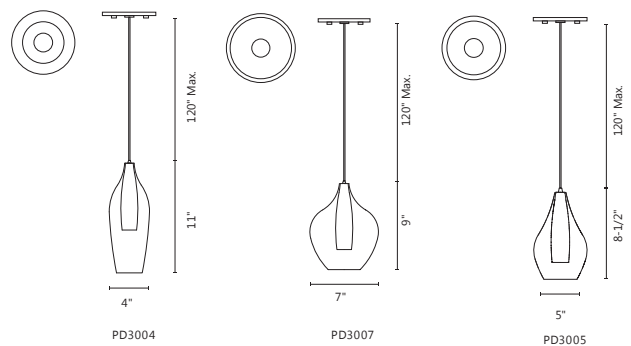

## VICTORIA - PD3004 / PD3005 / PD3007

Clear round drop, slender drop or pear-shaped outer glass with frosted inner glass  
 Max. cable length 120"  
 Down light  
 Dimmable with ELV dimmer (not included)  
 Custom options available

## VICTORIA - MP3003 / MP3006 / MP3009 / MP3012

Clear round drop, slender drop or pear-shaped outer glass with frosted inner glass  
 Max. cable length 120"  
 Down light  
 Dimmable with ELV dimmer (not included)  
 Custom options available