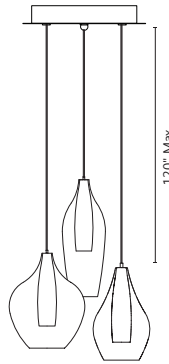

MP3003

Round Multi-Pendant Models

VICTORIA - MP3003 / MP3006 / MP3009 / MP3012

Clear round drop, slender drop or pear-shaped outer glass with frosted inner glass
Max. cable length 120"
Down light
Dimmable with ELV dimmer (not included)
Custom options available

	MP3003	MP3006	MP3009	MP3012
WATTAGE:	6W	12W	18W	24W
VOLTAGE:	120V	120V	120V	120V
TOTAL LUMENS:	600*	1200	1800*	2040*
DELIVERED LUMENS:	510*	1020*	1530*	2040*

COLOR TEMP	3000K
CRI (RA)	>90
DIMMING	100%–10%
RATED LIFE	50,000 HOURS
FINISH:	CH - Chrome

*Preliminary figures