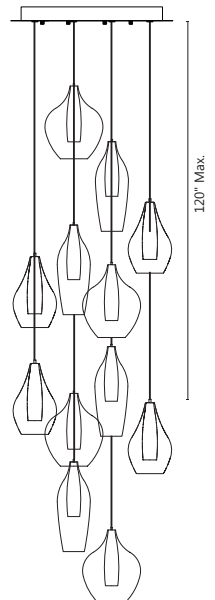

MP3012

Round Multi-Pendant Models

VICTORIA - MP3003 / MP3006 / MP3009 / MP3012

Clear round drop, slender drop or pear-shaped outer glass with frosted inner glass
Max. cable length 120"
Down light
Dimmable with ELV dimmer (not included)
Custom options available

	MP3003	MP3006	MP3009	MP3012
WATTAGE:	6W	12W	18W	24W
VOLTAGE:	120V	120V	120V	120V
TOTAL LUMENS:	600*	1200	1800*	2040*
DELIVERED LUMENS:	510*	1020*	1530*	2040*

COLOR TEMP	3000K
CRI (RA)	>90
DIMMING	100%–10%
RATED LIFE	50,000 HOURS
FINISH:	CH - Chrome

*Preliminary figures