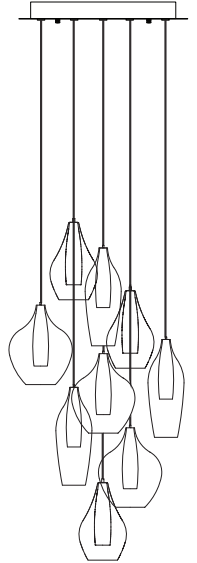

MP3009

Round Multi-Pendant Models

VICTORIA - MP3003 / MP3006 / MP3009 / MP3012

Clear round drop, slender drop or pear-shaped outer glass with frosted inner glass
Max. cable length 120"
Down light
Dimmable with ELV dimmer (not included)
Custom options available

	MP3003	MP3006	MP3009	MP3012
WATTAGE:	6W	12W	18W	24W
VOLTAGE:	120V	120V	120V	120V
TOTAL LUMENS:	600*	1200	1800*	2040*
DELIVERED LUMENS:	510*	1020*	1530*	2040*

COLOR TEMP	3000K
CRI (RA)	>90
DIMMING	100%–10%
RATED LIFE	50,000 HOURS
FINISH:	CH - Chrome

*Preliminary figures