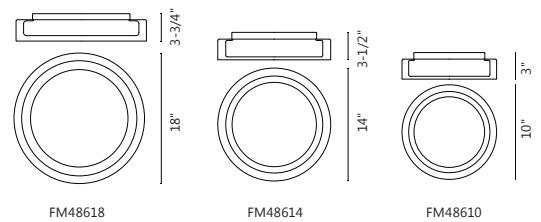

## ASTON - FM48618 / FM48614 / FM48610

Clear round aesthetic glass  
Opal glass cylindrical diffuser  
Powder-coated white steel ceiling plate  
Down light  
Dimmable with ELV dimmer (not included)  
Custom options available