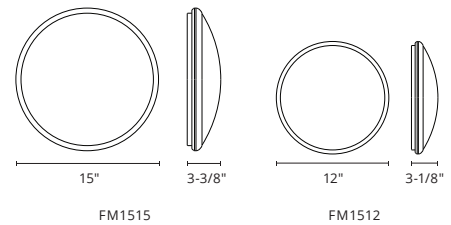

NEW FINISH
WH
White

FM1515-WH

FM1515-VB

FM1515-BK

FM1512-CH

FM1512-BN

MALTA - FM1515 / FM1512

Circular opal white glass dome
Formed steel trim ring
Matte painted, brushed or plated finish
Down light
Dimmable with ELV dimmer (not included)
Custom options available

	FM1515	FM1512
WATTAGE:	15.5W	9.5W
VOLTAGE:	120V	120V
TOTAL LUMENS:	1300	900
DELIVERED LUMENS:	1020*	690*

COLOR TEMP	3000K
CRI (RA)	>90
DIMMING	100%-10%
RATED LIFE	50,000 HOURS

FINISH:	BK - Black BN - Brushed Nickel CH - Chrome VB - Vintage Brass WH - White
---------	--