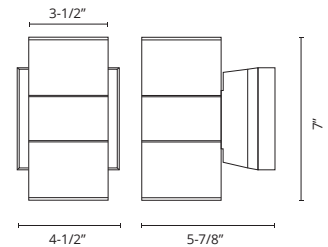

EW3207-BK

EW3207-SV

EW3207-GY

LUND - EW3207

Die-cast aluminum housing
 Powder-coated or electroplated finish
 Tempered glass
 Up and down light
 Dimmable with ELV dimmer (not included)
 Custom options available