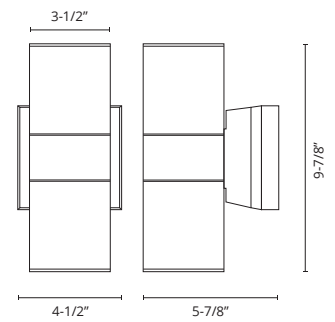

LUND - EW3210

Die-cast aluminum housing
 Powder-coated or electroplated finish
 Tempered glass
 Up and down light
 Dimmable with ELV dimmer (not included)
 Custom options available

WATTAGE: 24W
VOLTAGE: 120V
TOTAL LUMENS: 1600
DELIVERED LUMENS: 1560*