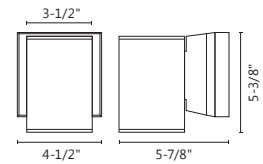

EW3105

NORDIC - EW3107 / EW3105

Die-cast aluminum housing
Powder-coated or electroplated finish
Tempered glass
Down light
Dimmable with ELV dimmer (not included)
Custom options available

	EW3107	EW3105
WATTAGE:	12W	12W
VOLTAGE:	120V	120V
TOTAL LUMENS:	800	800
DELIVERED LUMENS:	780*	780*

COLOR TEMP	3000K
CRI (RA)	>90
DIMMING	100%-10%
RATED LIFE	50,000 HOURS
FINISH:	BK - Black GY - Gray SV - Silver