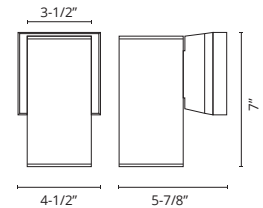

EW3107

NORDIC - EW3107 / EW3105

Die-cast aluminum housing
Powder-coated or electroplated finish
Tempered glass
Down light
Dimmable with ELV dimmer (not included)
Custom options available

	EW3107	EW3105
WATTAGE:	12W	12W
VOLTAGE:	120V	120V
TOTAL LUMENS:	800	800
DELIVERED LUMENS:	780*	780*

COLOR TEMP	3000K
CRI (RA)	>90
DIMMING	100%-10%
RATED LIFE	50,000 HOURS
FINISH:	BK - Black GY - Gray SV - Silver