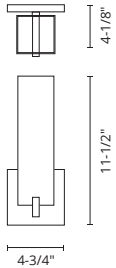

STRATFORD - 601485-LED

Orthogonal opal glass extrusion
Rectilinear steel details with square backplate
Powder-coated or plated finish
Up and ambient wall light
Dimmable with ELV dimmer (not included)
Custom options available

WATTAGE: 10W
VOLTAGE: 120V
TOTAL LUMENS: 800
DELIVERED LUMENS: 624*

COLOR TEMP 3000K
CRI (RA) >90
DIMMING 100%-10%
RATED LIFE 50,000 HOURS

FINISH: BK - Black
BN - Brushed Nickel
CH - Chrome