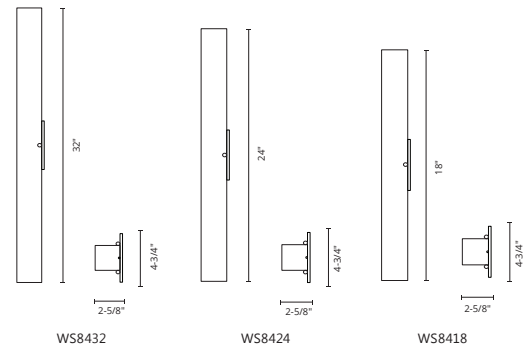

NEW FINISH
BK
Black

WS8432-BN

WS8424-CH

WS8418-BK

MELVILLE - WS8432 / WS8424 / WS8418

Rectangular white opal glass with electroplated steel details
Up and down light
May be mounted vertically or horizontally
Dimmable with ELV dimmer (not included)
Custom options available

	WS8432	WS8424	WS8418
WATTAGE:	39W	26W	21W
VOLTAGE:	120V	120V	120V
TOTAL LUMENS:	3200	2400*	1600
DELIVERED LUMENS:	2460	1724*	1215*

COLOR TEMP	3000K
CRI (RA)	>90
DIMMING	100%-10%
RATED LIFE	50,000 HOURS

FINISH:
BK - Black
BN - Brushed Nickel
CH - Chrome

*Preliminary figures