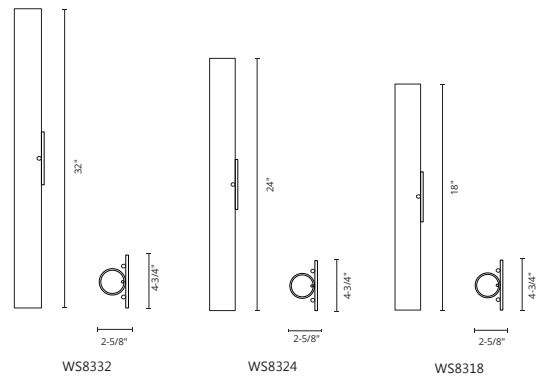

NEW FINISH
BK
Black

WS8332-BN

WS8324-CH

WS8318-BK

BUTE - WS8332 / WS8324 / WS8318

Cylindrical white opal glass with electroplated steel details
Up and down light
May be mounted vertically or horizontally
Dimmable with ELV dimmer (not included)
Custom options available

	WS8332	WS8324	WS8318
WATTAGE:	39W	30W	19W
VOLTAGE:	120V	120V	120V
TOTAL LUMENS:	3200	2400*	1600
DELIVERED LUMENS:	2400*	1834*	650

COLOR TEMP	3000K
CRI (RA)	>90
DIMMING	100%-10%
RATED LIFE	50,000 HOURS

FINISH:
BK - Black
BN - Brushed Nickel
CH - Chrome