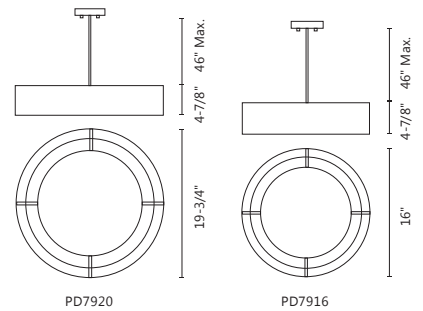

PD7920-BK

PD7916-GY

PD7920-WH
As Semi-Flush

DALTON - PD7920 / PD7916

Textured black, gray or white fabric shade
White acrylic diffuser. Brushed nickel rod and canopy
Max. stem length 46"
Can be mounted as pendant or semi-flush
Dimmable with ELV dimmer (not included)
Custom options available

	PD7920	PD7916
WATTAGE:	30W	24W
VOLTAGE:	120V	120V
TOTAL LUMENS:	2000	1600
DELIVERED LUMENS:	1365	1107

*All data based on Black finish. See spec sheet for detail.

COLOR TEMP	3000K
CRI (RA)	>90
DIMMING	100%-10%
RATED LIFE	50,000 HOURS
FINISH:	BK - Black GY - Gray WH - White