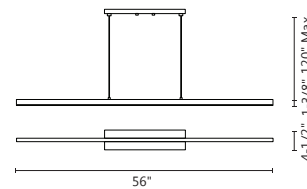

SEE MATCHING PRODUCTS FROM THE COLLECTION

Chandelier - Page 162   Wall Sconce - Page 306   Vanity - Page 364

LP10356

VEGA - LP10356 / LP10345

Machined aluminum with powder-coated or electroplated finish
Frosted acrylic diffuser
Max. cable length 120"
Dimmable with ELV dimmer (not included)
Custom options available

	LP10356	LP10345
WATTAGE:	35W	29W
VOLTAGE:	120V	120V
TOTAL LUMENS:	3000*	2400
DELIVERED LUMENS:	1992	1609*

COLOR TEMP	3000K
CRI (RA)	>90
DIMMING	100%-10%
RATED LIFE	50,000 HOURS

FINISH:
BK - Black
BN - Brushed Nickel
GD - Gold
WH - White