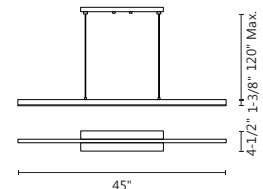

LP10345

VEGA - LP10356 / LP10345

Machined aluminum with powder-coated or electroplated finish
Frosted acrylic diffuser
Max. cable length 120"
Dimmable with ELV dimmer (not included)
Custom options available

	LP10356	LP10345
WATTAGE:	35W	29W
VOLTAGE:	120V	120V
TOTAL LUMENS:	3000*	2400
DELIVERED LUMENS:	1992	1609*

COLOR TEMP	3000K
CRI (RA)	>90
DIMMING	100%-10%
RATED LIFE	50,000 HOURS

FINISH:
BK - Black
BN - Brushed Nickel
GD - Gold
WH - White