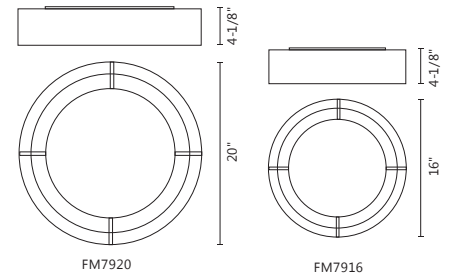

FM7920-WH

FM7920-BK

FM7920-GY

FM7916-WH

FM7916-BK

FM7916-GY

DALTON - FM7920 / FM7916

Textured black, white or gray fabric shade
with formed steel frame and white acrylic diffuser
Down light
Available in two sizes
Dimmable with ELV dimmer (not included)
Custom options available

	FM7920	FM7916
WATTAGE:	30W	20W
VOLTAGE:	120V	120V
TOTAL LUMENS:	2000	1600
DELIVERED LUMENS:	1220	1084

*All data based on Black finish. See spec sheet for detail.

COLOR TEMP	3000K
CRI (RA)	>90
DIMMING	100%-10%
RATED LIFE	50,000 HOURS
FINISH:	BK - Black GY - Gray WH - White