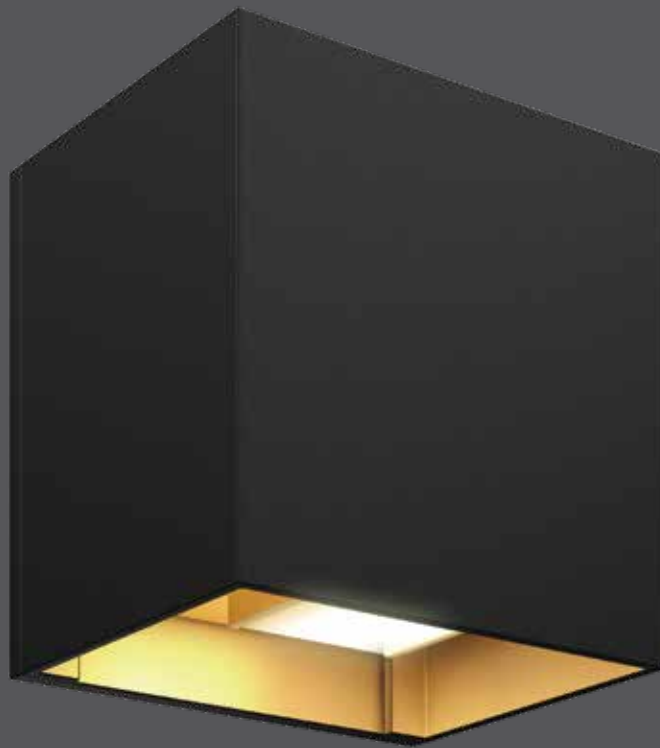

LED Wall mount

Imagine being able to manually control the amount of light spread coming from both the top and bottom of your lighting fixture. This is now possible with our LED wall mount.

Model	Watts	Delivered lumens	LED lumens	CRI	Color °T	Voltage
LEDWALL-G	8 W	450 lm	600 lm	90	3000 K	120 V

Specifications

Over 50,000 hours of service life
 Warm white light output
 Separately adjustable up and down lighting
 Easily adjustable lighting angle from 0° to 92°
 Low power consumption
 120 V AC direct connection
 Superior color consistency
 Directional lighting
 Integrated dimmable driver
 ADA compliant

Finish

- BK/GD** Black, gold interior
- BK** Black
- BZ** Bronze
- SG** Silver grey
- WH** White

Order example

LEDWALL-G-BK/GD
 Dimmable LEDWALL-G wall mount in a black finish with gold interior

LEDWALL-G