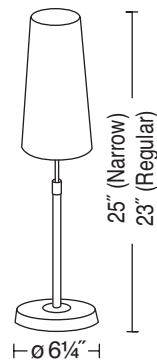

6354 SN SWNR (l)

6263 SN SWNR (r)

6263

6263 BB SW

FINISH OPTIONS

SHADE OPTIONS

DIMENSIONS

6263/1

BULB

6263

120V/max. 75W* 1x

Medium Base, not included.

Equipped with a low/high/off switch.

In order to comply with the laws in the State of California, all shipments of this lamp to the State of California include a compact fluorescent light bulb.

*To preserve the color integrity of the narrow shades, use low UV bulbs.

Medium base LED bulbs are compatible with this fixture.

Shade Dimensions:	Narrow	Regular
Shade Top \varnothing	4½"	9"
Shade Bottom \varnothing	6"	12"
Shade Height	11¼"	9"