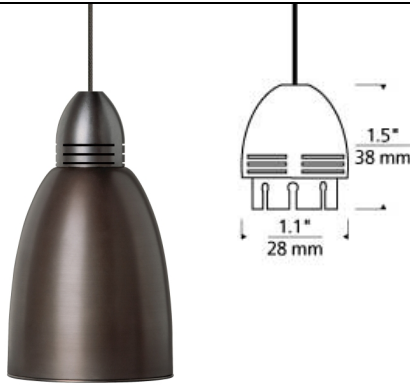

LOW - VOLTAGE PENDANTS

Torpedo Pendant T20

DESCRIPTION

Highly customizable in nature the Torpedo pendant light by Tech Lighting will seamlessly integrate into any space due to the wide range of display heads and two on-trend finish options. Display heads range from metal to glass each adding its own unique ecstatic flare. Each display head is fully dimmable to create the desired ambiance in your unique space. Accessory required; sold separately. Low-voltage, MR16 of up to 50 watts (not included). Includes six feet of field-cutable suspension cable. See accessory for maximum wattage lamp usage.

INSTALLATION

Socket terminates with FreeJack connector, which may be installed into a system connector. Elements ordered with a system prefix include a connector for that system.

ACCESSORIES & OPTICAL CONTROLS

Bell Shade, Belladonna Shade, Cone Glass Shield, Cone Onyx Shield, Prism Glass Shield, Round Glass Shield, Soda Glass Shade, Swag Hook, Tinkerbell Shade With Integrated Lens Holder

WEIGHT

0.6lb / 0.27kg ±