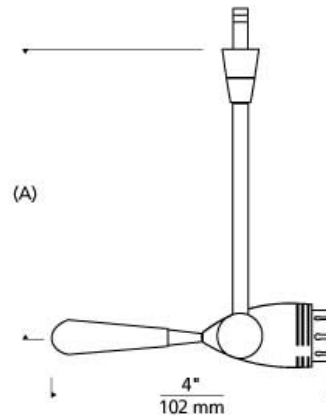

LOW - VOLTAGE HEADS

Aero Head

DESCRIPTION

The Aero display head by Tech Lighting is simple in design but extremely functional, featuring dozens of modern and complementary customization possibilities. The Aero provides light where you need it the most with its 360° rotating head and 260° pivot. The removable handle extension on the back serves as a functional addition assisting with pivots and rotations. The lamping is neatly concealed within the head of the lamp and can be glare free when paired with any Tech Lighting glare-reducing lens shield (sold separately). This highly customizable display head features two on-trend hardware finishes and five distinct stem lengths. Enhance your space all the more by combining the Aero display head with a Tech Lighting free-jack or rail system. This low-voltage display head is ideal for commercial lighting applications such as retail stores, libraries and galleries. Accessories in myriad styles and colors allow you to create the ideal custom element (accessory required, sold separately). Aero's head rotates 360°, pivots 260° to direct the beam. Removable glass handle. Low-voltage, MR16 lamp of up to 50 watts (not included). See accessory for maximum wattage usage. Works with SORAA.

INSTALLATION

Socket terminates with FreeJack male connector, which may be installed into a system connector. Elements ordered with a system prefix include a connector for that system. For use on T-TRAK, order FreeJack version and T-TRAK FreeJack Connector (sold separately).

0.55-1lb / 0.25-0.45kg ±

with round glass shield accessory

with bell accessory

with onyx cone accessory

ORDERING INFORMATION

| 700 SYSTEM | AE | LENGTH (A) | FINISH |
|------------|----------------------|------------|------------------|
| FJ | FREEJACK | 3 3" | Z ANTIQUE BRONZE |
| MP | MONOPOINT | 6 6" | S SATIN NICKEL |
| MO | MONORAIL | 12 12" | |
| MO2 | TWO-CIRCUIT MONORAIL | 18 18" | |
| WMO | WALL MONORAIL | 24 24" | |