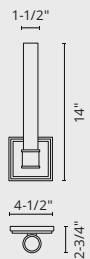

WS17014-BN

WS17014-VB

WS17014-CH

RONA - WS17014

Electroplated steel backplate and turned aluminum body
 Extruded opal glass diffuser
 Up light
 Dimmable with ELV dimmer (not included)
 Custom options available

WATTAGE: 14.5W
VOLTAGE: 120V
TOTAL LUMENS: 1200
DELIVERED LUMENS: 850*

COLOR TEMP 3000K
CRI (RA) >90
DIMMING 100%–10%
RATED LIFE 50,000 HOURS

FINISH: BN - Brushed Nickel
 CH - Chrome
 VB - Vintage Brass