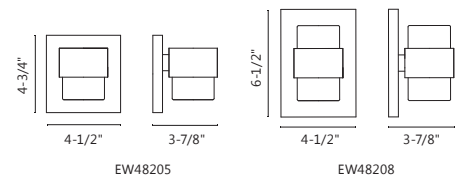

NEW

EW48205

EW48208

COPENHAGEN - EW48208 / EW48205

Powder-coated die-cast aluminum and formed steel
 Cast clear textured glass diffusers
 Down or up and down light
 Dimmable with ELV dimmer (not included)
 Custom options available

	EW48208	EW48205
WATTAGE:	9W	5W
VOLTAGE:	120V	120V
TOTAL LUMENS:	800	400
DELIVERED LUMENS:	540*	270*

COLOR TEMP	3000K
CRI (RA)	>90
DIMMING	100%–10%
RATED LIFE	50,000 HOURS
FINISH:	BK - Black

*Preliminary figures