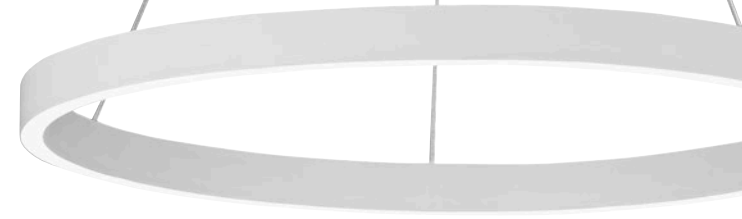

24" / RUBBERIZED BLACK

24" / RUBBERIZED WHITE

30" / SATIN NICKEL

A slender metal ring houses gently diffused upward and downward firing LEDs to provide functional light to an ultra-chic aesthetic.

LAMPING

LED 24": 80 watt, 3392 delivered lumens, 90 CRI 3000K LED module / Dimmable with low-voltage electronic dimmer
 30": 168 watt, 5830 delivered lumens (50% up / down), 3000K LED module Dimmable with low-voltage electronic dimmer

SPECIFICATIONS

12 feet of field-cutable cable
 Complete photometrics available at www.techlighting.com

700FIA	SIZE	FINISH	LAMP
24	24"	B RUBBERIZED BLACK	-LED930 INTEGRATED LED 90 CRI 3000K 120V-277V
30	30"	W RUBBERIZED WHITE S SATIN NICKEL	