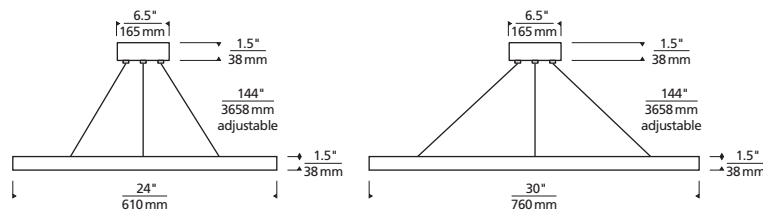

LAMPING

LED 24": 80 watt, 3392 delivered lumens, 90 CRI 3000K LED module / Dimmable with low-voltage electronic dimmer
30": 168 watt, 5830 delivered lumens (50% up / down), 3000K LED module Dimmable with low-voltage electronic dimmer

SPECIFICATIONS

12 feet of field-cutable cable
Complete photometrics available at www.techlighting.com

700FIA	SIZE	FINISH	LAMP
24	24"	B RUBBERIZED BLACK	-LED930 INTEGRATED LED 90 CRI 3000K 120V-277V
30	30"	W RUBBERIZED WHITE S SATIN NICKEL