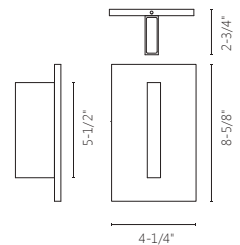

VISTA - EW22109

Machined aluminum with powder-coated or electroplated finish
Glass diffuser
Up and down light
Gold and brushed nickel finish might fade outdoor
Dimmable with ELV dimmer (not included)
Custom options available

WATTAGE: 6W
VOLTAGE: 120V
TOTAL LUMENS: 500
DELIVERED LUMENS: 293

COLOR TEMP 3000K
CRI (RA) >90
DIMMING 100%-10%
RATED LIFE 50,000 HOURS

FINISH:
BK - Black
BN - Brushed Nickel
GD - Gold
WH - White