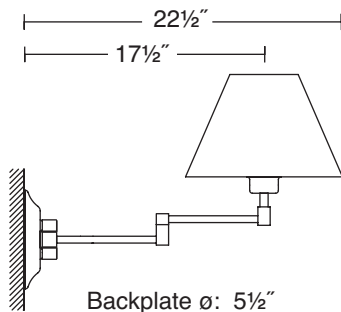

8164

FINISH OPTIONS

SHADE OPTIONS

DIMENSIONS

8164/1

BULB

8164

120V/max. 75W 1x

Medium Base, not included.

Shade Dimensions:

Shade Top ø 4 3/4"
Shade Bottom ø 10 1/4"
Shade Height 7"

Equipped with a full-range, turn-knob dimmer.

In order to comply with the laws in the State of California, all shipments of this lamp to the State of California include a compact fluorescent light bulb.