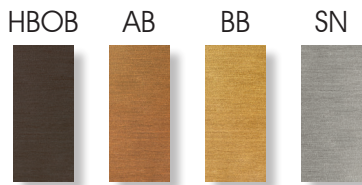

8164

FINISH OPTIONS

SHADE OPTIONS

DIMENSIONS

8164/1

BULB

8164

120V/max. 75W 1x

Medium Base, not included.

Shade Dimensions:

Shade Top ø 4 3/4"
Shade Bottom ø 10 1/4"
Shade Height 7"

Equipped with a full-range, turn-knob dimmer.

In order to comply with the laws in the State of California, all shipments of this lamp to the State of California include a compact fluorescent light bulb.