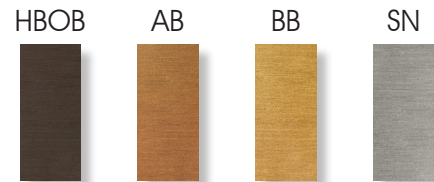

6515 SN SW

6505 BB

6505/6515

FINISH OPTIONS

6515 GLASS OPTIONS

DIMENSIONS

BULB

6505 / 6515

Halolux® Ceram 1x
 120V/100W - B15d Clear
 1500 Lumens
 2900 Kelvin
 Manufactured by Osram GmbH

9250*100-DC/CL

Equipped with a full-range dimmer and an innovative dimming technology - turn the stem and the lamp dims.