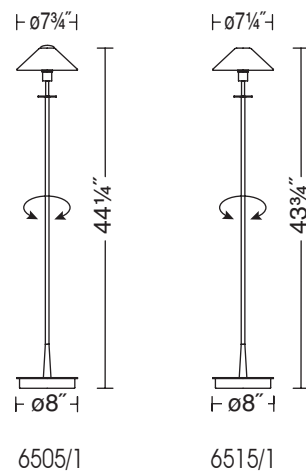

6515 SN SW

6505 BB

6505/6515

FINISH OPTIONS

6515 GLASS OPTIONS

DIMENSIONS

BULB

6505 / 6515

Halolux® Ceram 1x
 120V/100W - B15d Clear
 1500 Lumens
 2900 Kelvin
 Manufactured by Osram GmbH

9250*100-DC/CL

Equipped with a full-range dimmer and an innovative dimming technology - turn the stem and the lamp dims.