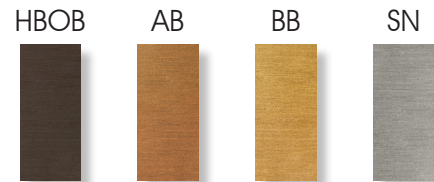

6354 HBOB KP

6354

FINISH OPTIONS

SHADE OPTIONS

DIMENSIONS

BULB

6354

120V/max. 75W* 1x

*To preserve the color integrity of the narrow shades, use low UV bulbs.

Shade Dimensions:	Narrow	Regular
Shade Top ø	4 ³ / ₄ "	12"
Shade Bottom ø	7 ¹ / ₄ "	15"
Shade Height	14"	12"