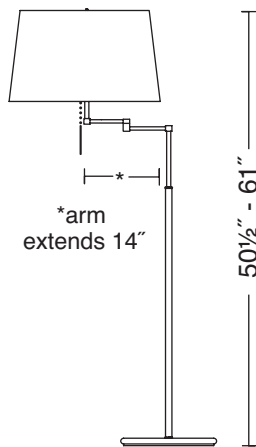

2541/2

FINISH OPTIONS

SHADE OPTIONS

DIMENSIONS

2541/2

2541 SN KP

BULBS

2541

120V/max. 100W 2x

Medium Base, not included.

Equipped with a pull-chain switch.

In order to comply with the laws in the State of California, all shipments of this lamp to the State of California include a compact fluorescent light bulb.

Medium base LED bulbs are compatible with this fixture.

Shade Dimensions:

Shade Top ø	13 3/4"
Shade Bottom ø	15 3/4"
Shade Height	10"

2541 BB SW