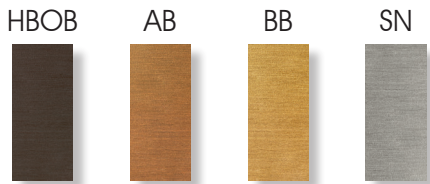

2541/2

FINISH OPTIONS

SHADE OPTIONS

DIMENSIONS

2541/2

2541 SN KP

BULBS

2541

Medium base LED bulbs are compatible with this fixture.

Shade Dimensions:

Shade Top ø	13 3/4"
Shade Bottom ø	15 3/4"
Shade Height	10"

2541 BB SW