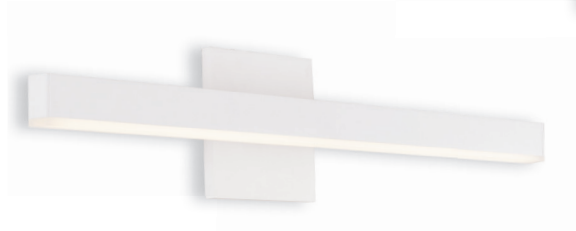

VL10337-BK

VL10337-WH

VL10337-BN

VL10337-GD

VEGA - VL10337

Machined aluminum with powder-coated finish or electroplated finish.

Machined die-cast aluminum backplate with concealed fasteners.

May be mounted vertically or horizontally
Dimmable with ELV dimmer (not included)

Custom options available

WATTAGE: 23W
VOLTAGE: 120V
TOTAL LUMENS: 2000*
DELIVERED LUMENS: 1406*

COLOR TEMP 3000K
CRI (RA) >90
DIMMING 100%-10%
RATED LIFE 50,000 HOURS

FINISH:
BK - Black
BN - Brushed Nickel
GD - Gold
WH - White

VL10323-BK

VL10323-WH

VL10323-BN

VL10323-GD

VEGA - VL10323

Machined aluminum with powder-coated finish or electroplated finish.
 Machined die-cast aluminum backplate with concealed fasteners.
 May be mounted vertically or horizontally
 Dimmable with ELV dimmer (not included)
 Custom options available