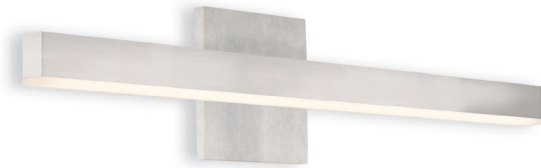

VL10337-BK

VL10337-WH

VL10337-BN

VL10337-GD

VEGA - VL10337

Machined aluminum with powder-coated finish or electroplated finish.

Machined die-cast aluminum backplate with concealed fasteners.

May be mounted vertically or horizontally
Dimmable with ELV dimmer (not included)

Custom options available

WATTAGE: 23W
VOLTAGE: 120V
TOTAL LUMENS: 2000*
DELIVERED LUMENS: 1406*

COLOR TEMP 3000K
CRI (RA) >90
DIMMING 100%-10%
RATED LIFE 50,000 HOURS

FINISH:
BK - Black
BN - Brushed Nickel
GD - Gold
WH - White

VL10323-BK

VL10323-WH

VL10323-BN

VL10323-GD

VEGA - VL10323

Machined aluminum with powder-coated finish or electroplated finish.
 Machined die-cast aluminum backplate with concealed fasteners.
 May be mounted vertically or horizontally
 Dimmable with ELV dimmer (not included)
 Custom options available