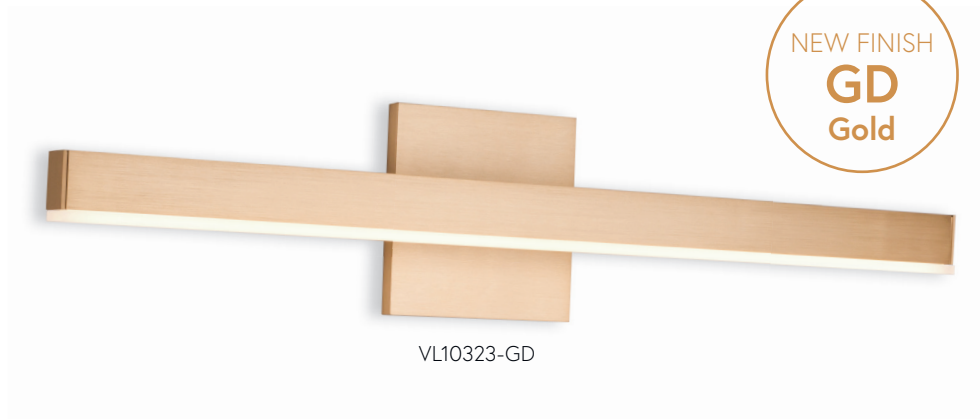

VL10337-BK

VL10337-WH

VL10337-BN

VL10337-GD

VEGA - VL10337

Machined aluminum with powder-coated finish or electroplated finish.

Machined die-cast aluminum backplate with concealed fasteners.

May be mounted vertically or horizontally
Dimmable with ELV dimmer (not included)

Custom options available

WATTAGE: 23W
VOLTAGE: 120V
TOTAL LUMENS: 2000*
DELIVERED LUMENS: 1406*

COLOR TEMP 3000K
CRI (RA) >90
DIMMING 100%-10%
RATED LIFE 50,000 HOURS

FINISH:
BK - Black
BN - Brushed Nickel
GD - Gold
WH - White

VL10323-BK

VL10323-WH

VL10323-BN

VL10323-GD

VEGA - VL10323

Machined aluminum with powder-coated finish or electroplated finish.
 Machined die-cast aluminum backplate with concealed fasteners.
 May be mounted vertically or horizontally
 Dimmable with ELV dimmer (not included)
 Custom options available