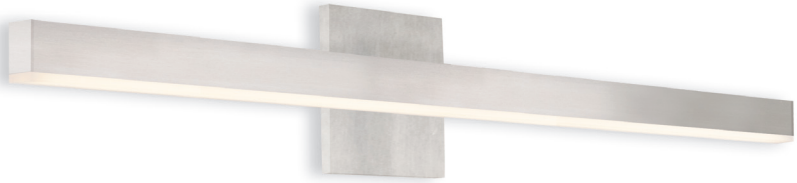

VL10337-BK

VL10337-WH

VL10337-BN

VL10337-GD

VEGA - VL10337

Machined aluminum with powder-coated finish or electroplated finish.

Machined die-cast aluminum backplate with concealed fasteners.

May be mounted vertically or horizontally
Dimmable with ELV dimmer (not included)

Custom options available

WATTAGE: 23W
VOLTAGE: 120V
TOTAL LUMENS: 2000*
DELIVERED LUMENS: 1406*

COLOR TEMP 3000K
CRI (RA) >90
DIMMING 100%-10%
RATED LIFE 50,000 HOURS

FINISH:
BK - Black
BN - Brushed Nickel
GD - Gold
WH - White

VL10323-BK

VL10323-WH

VL10323-BN

VL10323-GD

VEGA - VL10323

Machined aluminum with powder-coated finish or electroplated finish.
 Machined die-cast aluminum backplate with concealed fasteners.
 May be mounted vertically or horizontally
 Dimmable with ELV dimmer (not included)
 Custom options available

WATTAGE: 13W*
VOLTAGE: 120V
TOTAL LUMENS: 1200*
DELIVERED LUMENS: 689

COLOR TEMP 3000K
CRI (RA) >90
DIMMING 100%-10%
RATED LIFE 50,000 HOURS

FINISH: BK - Black
 BN - Brushed Nickel
 GD - Gold
 WH - White