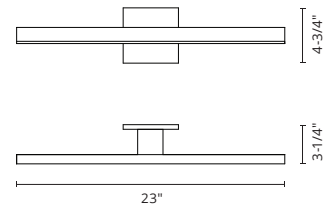

VEGA - VL10323

Machined aluminum with powder-coated finish or electroplated finish.
Machined die-cast aluminum backplate with concealed fasteners.
May be mounted vertically or horizontally
Dimmable with ELV dimmer (not included)
Custom options available

WATTAGE: 13W*
VOLTAGE: 120V
TOTAL LUMENS: 1200*
DELIVERED LUMENS: 689

COLOR TEMP 3000K
CRI (RA) >90
DIMMING 100%-10%
RATED LIFE 50,000 HOURS

FINISH: BK - Black
BN - Brushed Nickel
GD - Gold
WH - White

*Preliminary figures