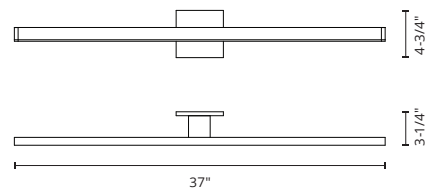

VL10337-BK

VL10337-WH

VL10337-BN

VL10337-GD

VEGA - VL10337

Machined aluminum with powder-coated finish or electroplated finish.

Machined die-cast aluminum backplate with concealed fasteners.

May be mounted vertically or horizontally
Dimmable with ELV dimmer (not included)

Custom options available

WATTAGE: 23W
VOLTAGE: 120V
TOTAL LUMENS: 2000*
DELIVERED LUMENS: 1406*

COLOR TEMP 3000K
CRI (RA) >90
DIMMING 100%-10%
RATED LIFE 50,000 HOURS

FINISH:
BK - Black
BN - Brushed Nickel
GD - Gold
WH - White