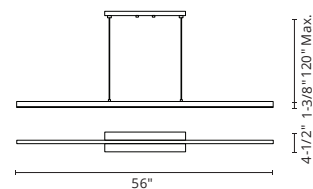

## VEGA - LP10356

Machined aluminum with powder-coated or electroplated finish  
 Frosted acrylic diffuser  
 Max. cable length 120"  
 Dimmable with ELV dimmer (not included)  
 Custom options available