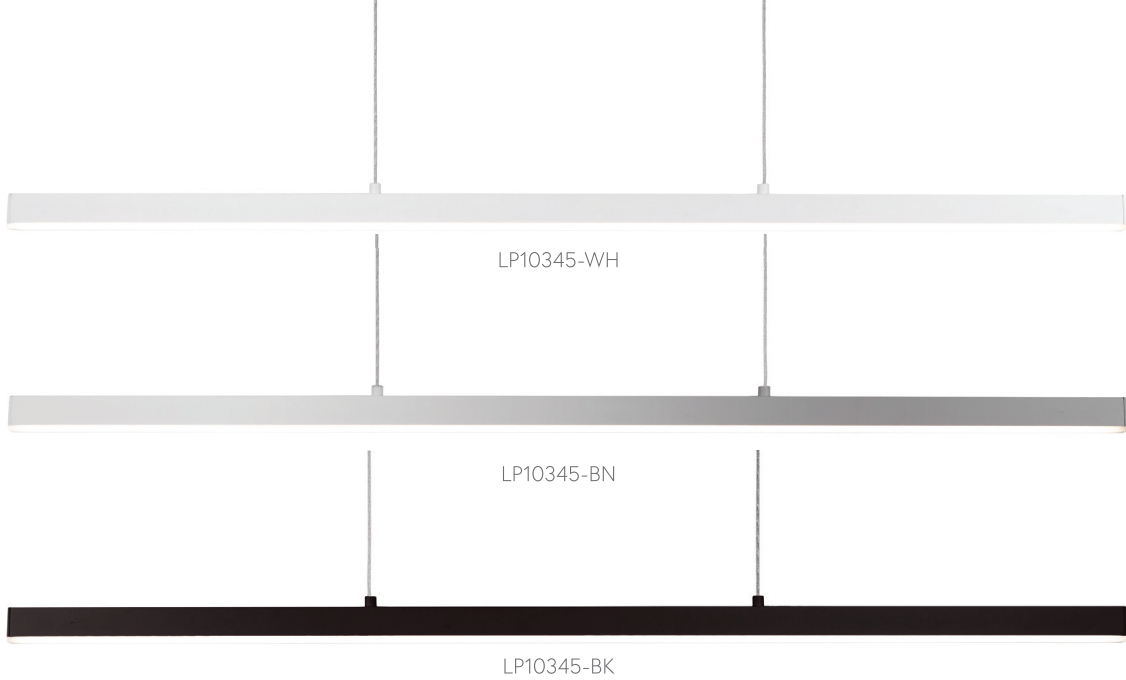

## VEGA - LP10356

Machined aluminum with powder-coated or electroplated finish  
 Frosted acrylic diffuser  
 Max. cable length 120"  
 Dimmable with ELV dimmer (not included)  
 Custom options available

**WATTAGE:** 38W  
**VOLTAGE:** 120V  
**TOTAL LUMENS:** 3000  
**DELIVERED LUMENS:** 2206\*

**COLOR TEMP** 3000K  
**CRI (RA)** >90  
**DIMMING** 100%–10%  
**RATED LIFE** 50,000 HOURS

**FINISH:** BK - Black  
 BN - Brushed Nickel  
 GD - Gold  
 WH - White

## VEGA - LP10345

Machined aluminum with powder-coated or electroplated finish  
 Frosted acrylic diffuser  
 Max. cable length 120"  
 Dimmable with ELV dimmer (not included)  
 Custom options available

**WATTAGE:** 30W  
**VOLTAGE:** 120V  
**TOTAL LUMENS:** 2400  
**DELIVERED LUMENS:** 1700\*

**COLOR TEMP** 3000K  
**CRI (RA)** >90  
**DIMMING** 100%–10%  
**RATED LIFE** 50,000 HOURS

**FINISH:**  
 BK - Black  
 BN - Brushed Nickel  
 GD - Gold  
 WH - White