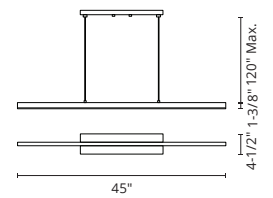

VEGA - LP10345

Machined aluminum with powder-coated or electroplated finish
Frosted acrylic diffuser
Max. cable length 120"
Dimmable with ELV dimmer (not included)
Custom options available

WATTAGE: 30W
VOLTAGE: 120V
TOTAL LUMENS: 2400
DELIVERED LUMENS: 1700*

COLOR TEMP 3000K
CRI (RA) >90
DIMMING 100%–10%
RATED LIFE 50,000 HOURS

FINISH:
BK - Black
BN - Brushed Nickel
GD - Gold
WH - White

*Preliminary figures