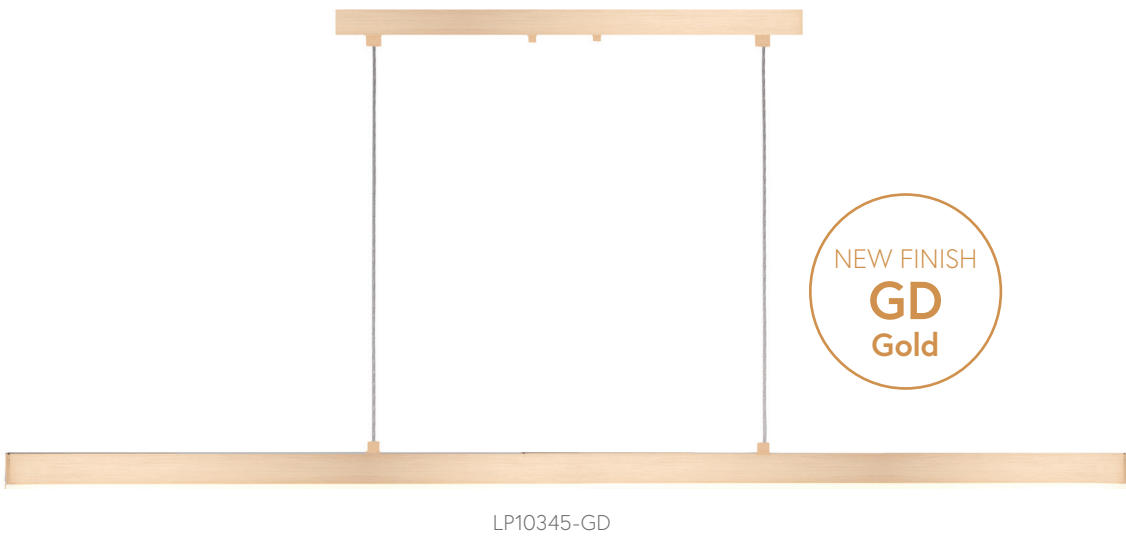

LP10356-GD

## VEGA - LP10356

Machined aluminum with powder-coated or electroplated finish  
 Frosted acrylic diffuser  
 Max. cable length 120"  
 Dimmable with ELV dimmer (not included)  
 Custom options available

**WATTAGE:** 38W  
**VOLTAGE:** 120V  
**TOTAL LUMENS:** 3000  
**DELIVERED LUMENS:** 2206\*

**COLOR TEMP** 3000K  
**CRI (RA)** >90  
**DIMMING** 100%–10%  
**RATED LIFE** 50,000 HOURS

**FINISH:** BK - Black  
 BN - Brushed Nickel  
 GD - Gold  
 WH - White

## VEGA - LP10345

Machined aluminum with powder-coated or electroplated finish  
 Frosted acrylic diffuser  
 Max. cable length 120"  
 Dimmable with ELV dimmer (not included)  
 Custom options available