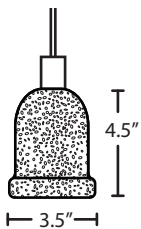

LED: 3W Replaceable source, dimmable. 85+ CRI, 3000°K CCT, 300 lumens, 30,000 hours.

LOCATION: DRY

CONNECTION	GLASS OPTIONS	LAMP OPTIONS	METAL FINISH
Cord Fixtures	KIBABL Blue Bubble	LED 3W LED	BR Bronze
1XC 1 Lt. Dome	KIBACL Clear Bubble		SN Satin Nickel
1XT 1 Lt. Flat	KIBAGD Gold Bubble		
X For Multi light Canopy	KIBALT Latte Bubble		
	KIBAMS Moss Bubble		
	KIBAPL Plum Bubble		