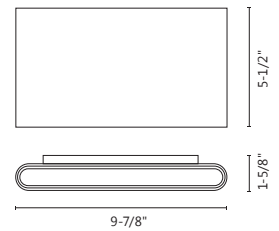

AT6510-WH

AT6510-BK

AT6510-GD

AT6510-BN

SLATE - AT6510

Machined aluminum with powder-coated or electroplated finish
 Glass diffuser
 Up and down light
 Dimmable with ELV dimmer (not included)
 Custom options available