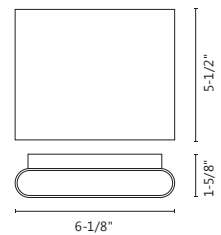

*Preliminary figures

AT6506-BN

AT6506-WH

AT6506-BK

AT6506-GD

SLATE - AT6506

Machined aluminum with powder-coated or electroplated finish
Glass diffuser
Up and down light
Dimmable with ELV dimmer (not included)
Custom options available