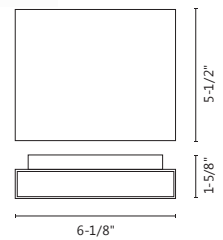

AT6606-BN

AT6606-BK

AT6606-GD

AT6606-WH

MICA - AT6606

Machined aluminum with powder-coated or electroplated finish
 Glass diffuser
 Up and down light
 Dimmable with ELV dimmer (not included)
 Custom options available