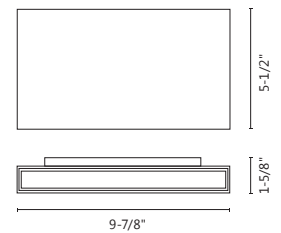

MICA - AT6610

Machined aluminum with powder-coated or electroplated finish
Glass diffuser
Up and down light
Dimmable with ELV dimmer (not included)
Custom options available

WATTAGE: 15W
VOLTAGE: 120V
TOTAL LUMENS: 1200*
DELIVERED LUMENS: 632*

COLOR TEMP: 3000K
CRI (RA): >90
DIMMING: 100%-10%
RATED LIFE: 50,000 HOURS

FINISH:
BK - Black
BN - Brushed Nickel
GD - Gold
WH - White

*Preliminary figures