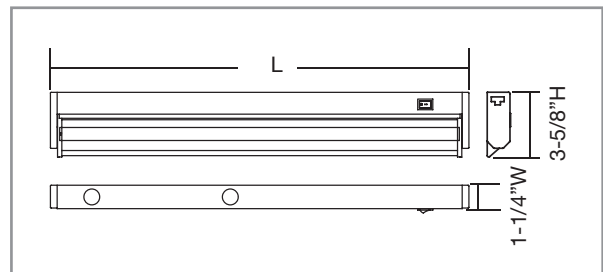

UNDERCABINET

WHITE LED STRIP LIGHT with on/off switch **LED**

50,000
Hours

72" Power Cable (Included)

16" Flexible Connector (Included)

Item No.	Dimensions	CRI	Details
L420512WH	13-3/4"L	>80	8W LED, 560 lm, 120V, 3000K
L420524WH	22-7/8"L		11W LED, 740 lm, 120V, 3000K
L420536WH	36"L		15W LED, 980 lm, 120V, 3000K

Features & Benefits	
	LED undercabinet strip light with on/off switch and power cable.
	Dimmable with Lutron (DVCL-153P) LED dimmer.
	Pivoting lamp housing allows you to illuminate desired area anywhere from the counter edge to the back splash.
	Strip lights are finished in white and can be linked together using the joiner cable included. Suitable for portable or hardwire installations.
	Easy installation.
	Portable or hardwire applications.
	Glare-reducing frosted lenses.
	Link up to 7 fixtures.
	Suitable for interior.